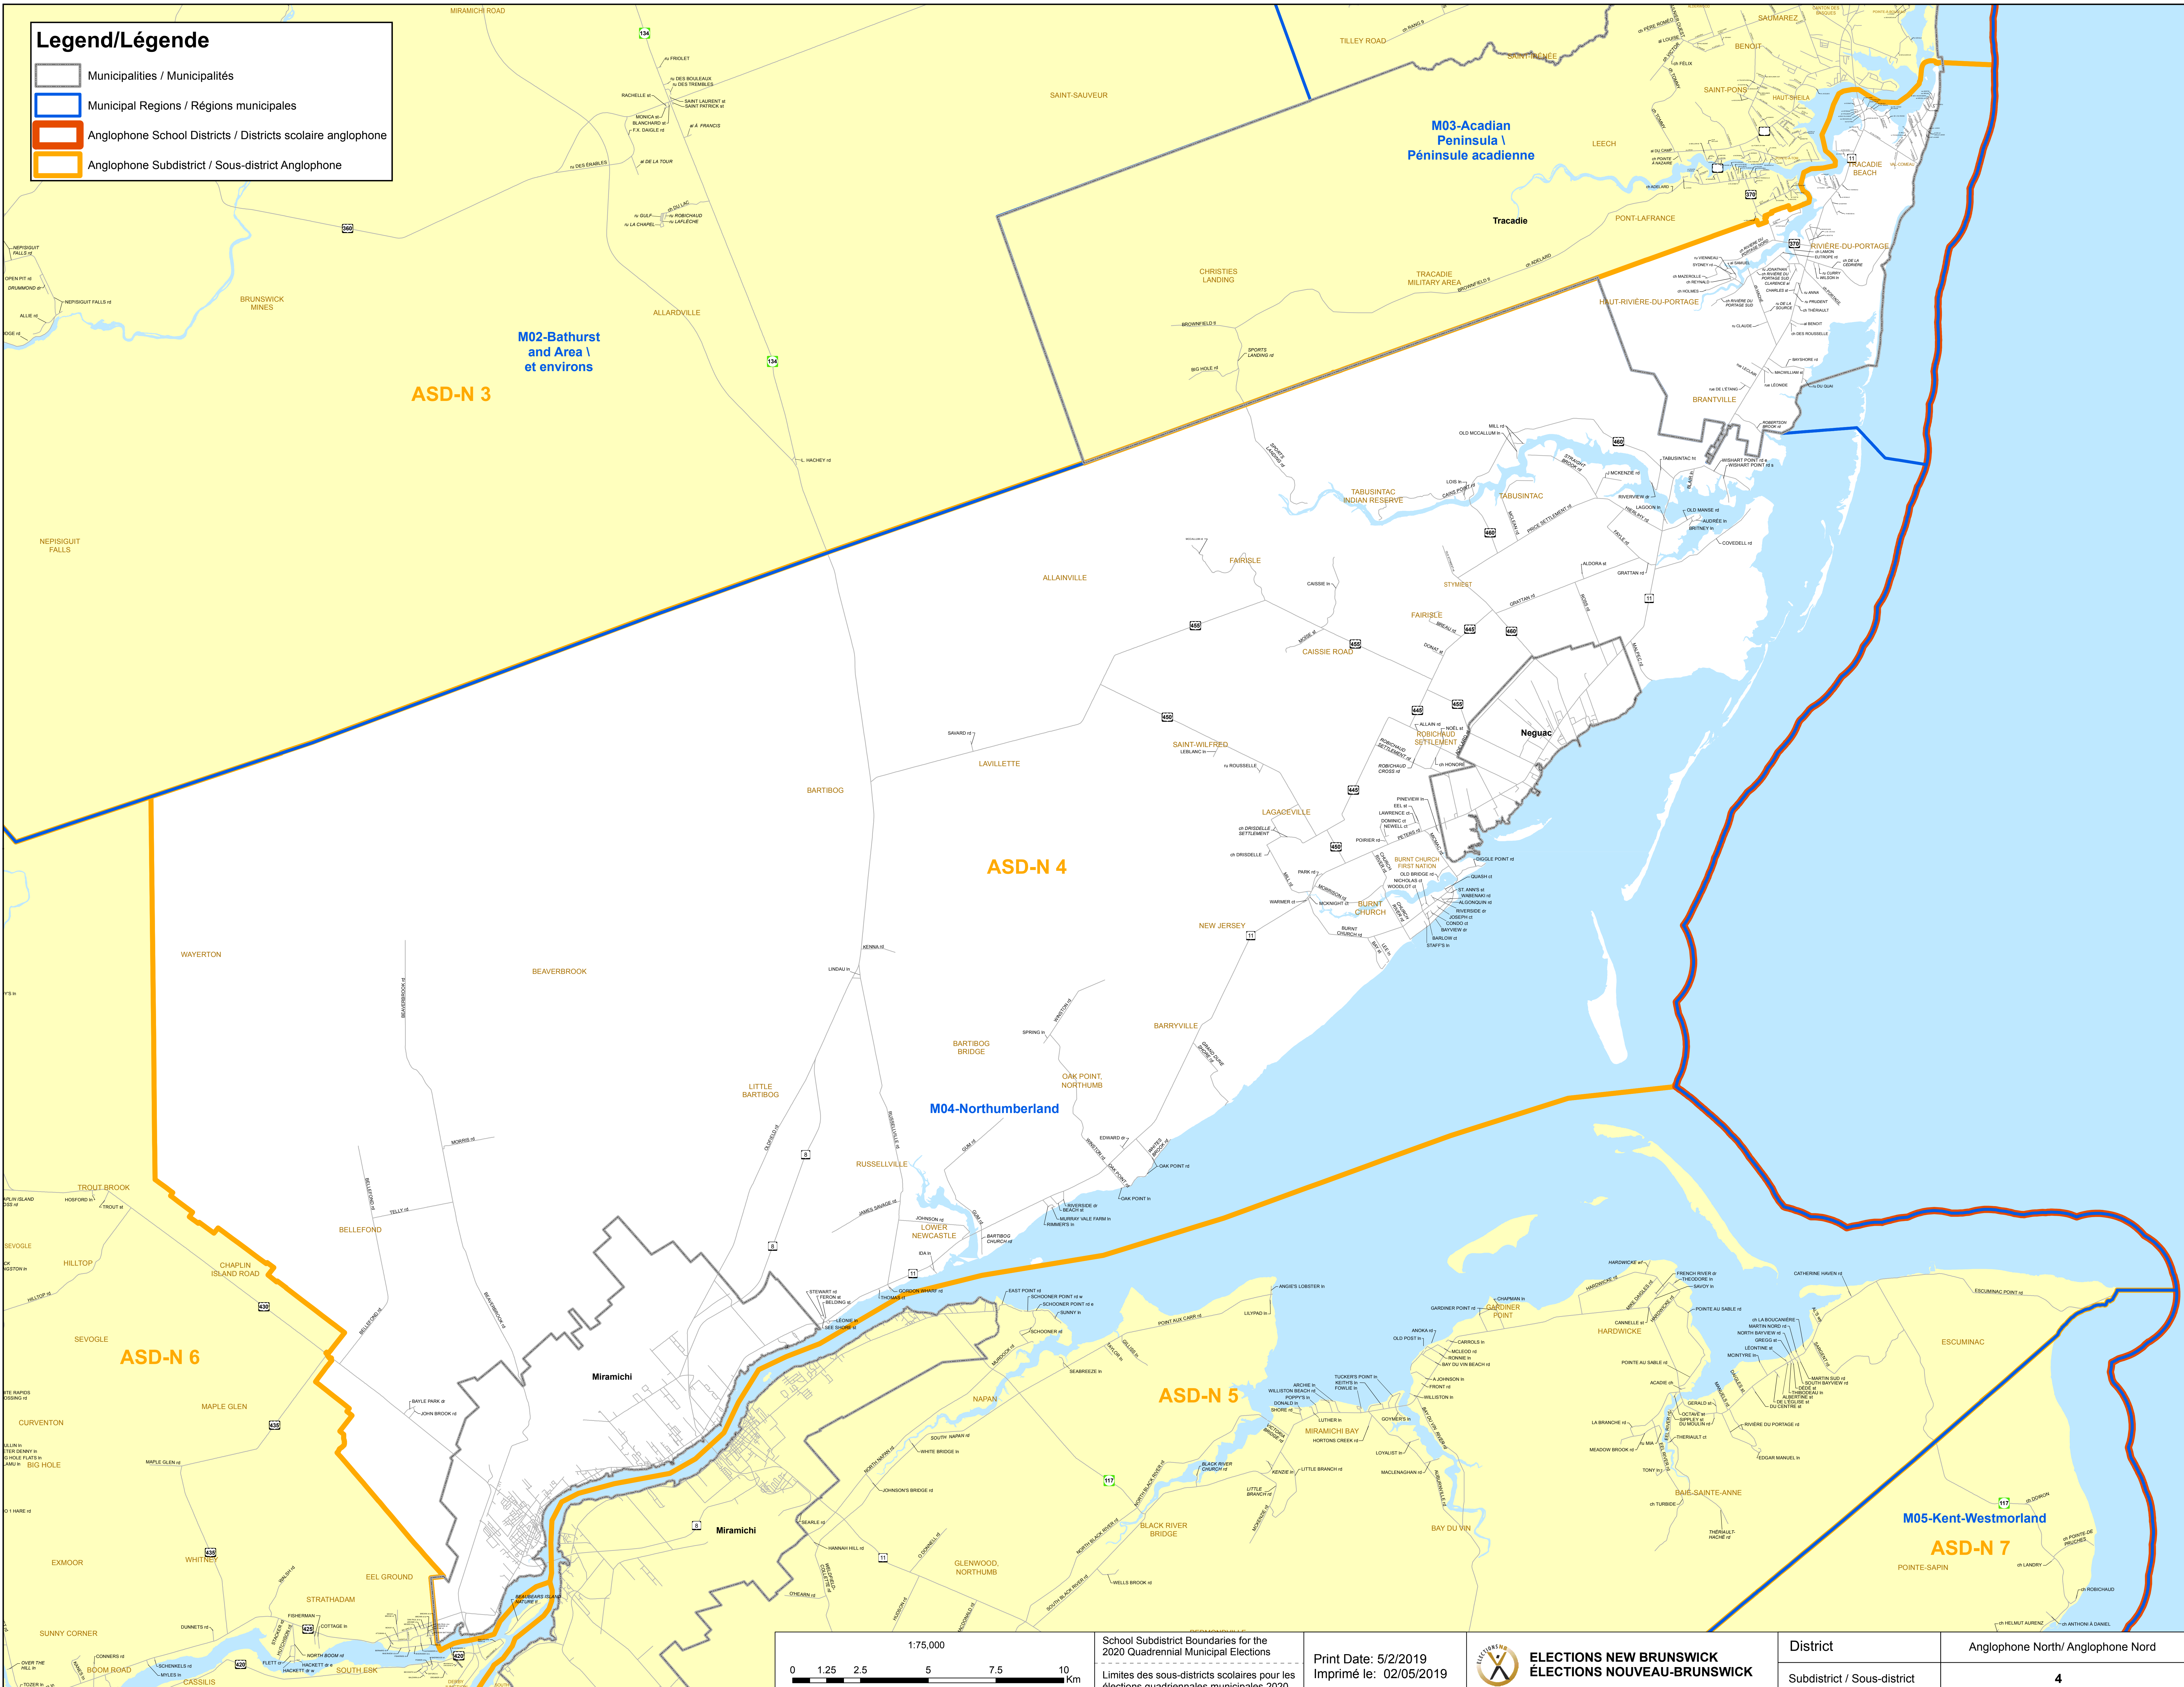

Legend/Légende

- Municipalities / Municipalités
- Municipal Regions / Régions municipales
- Anglophone School Districts / Districts scolaire anglophone
- Anglophone Subdistrict / Sous-district Anglophone

Print Date: 5/2/2019
Imprimé le: 02/05/2019

District	Anglophone North/ Anglophone Nord
Subdistrict / Sous-district	4