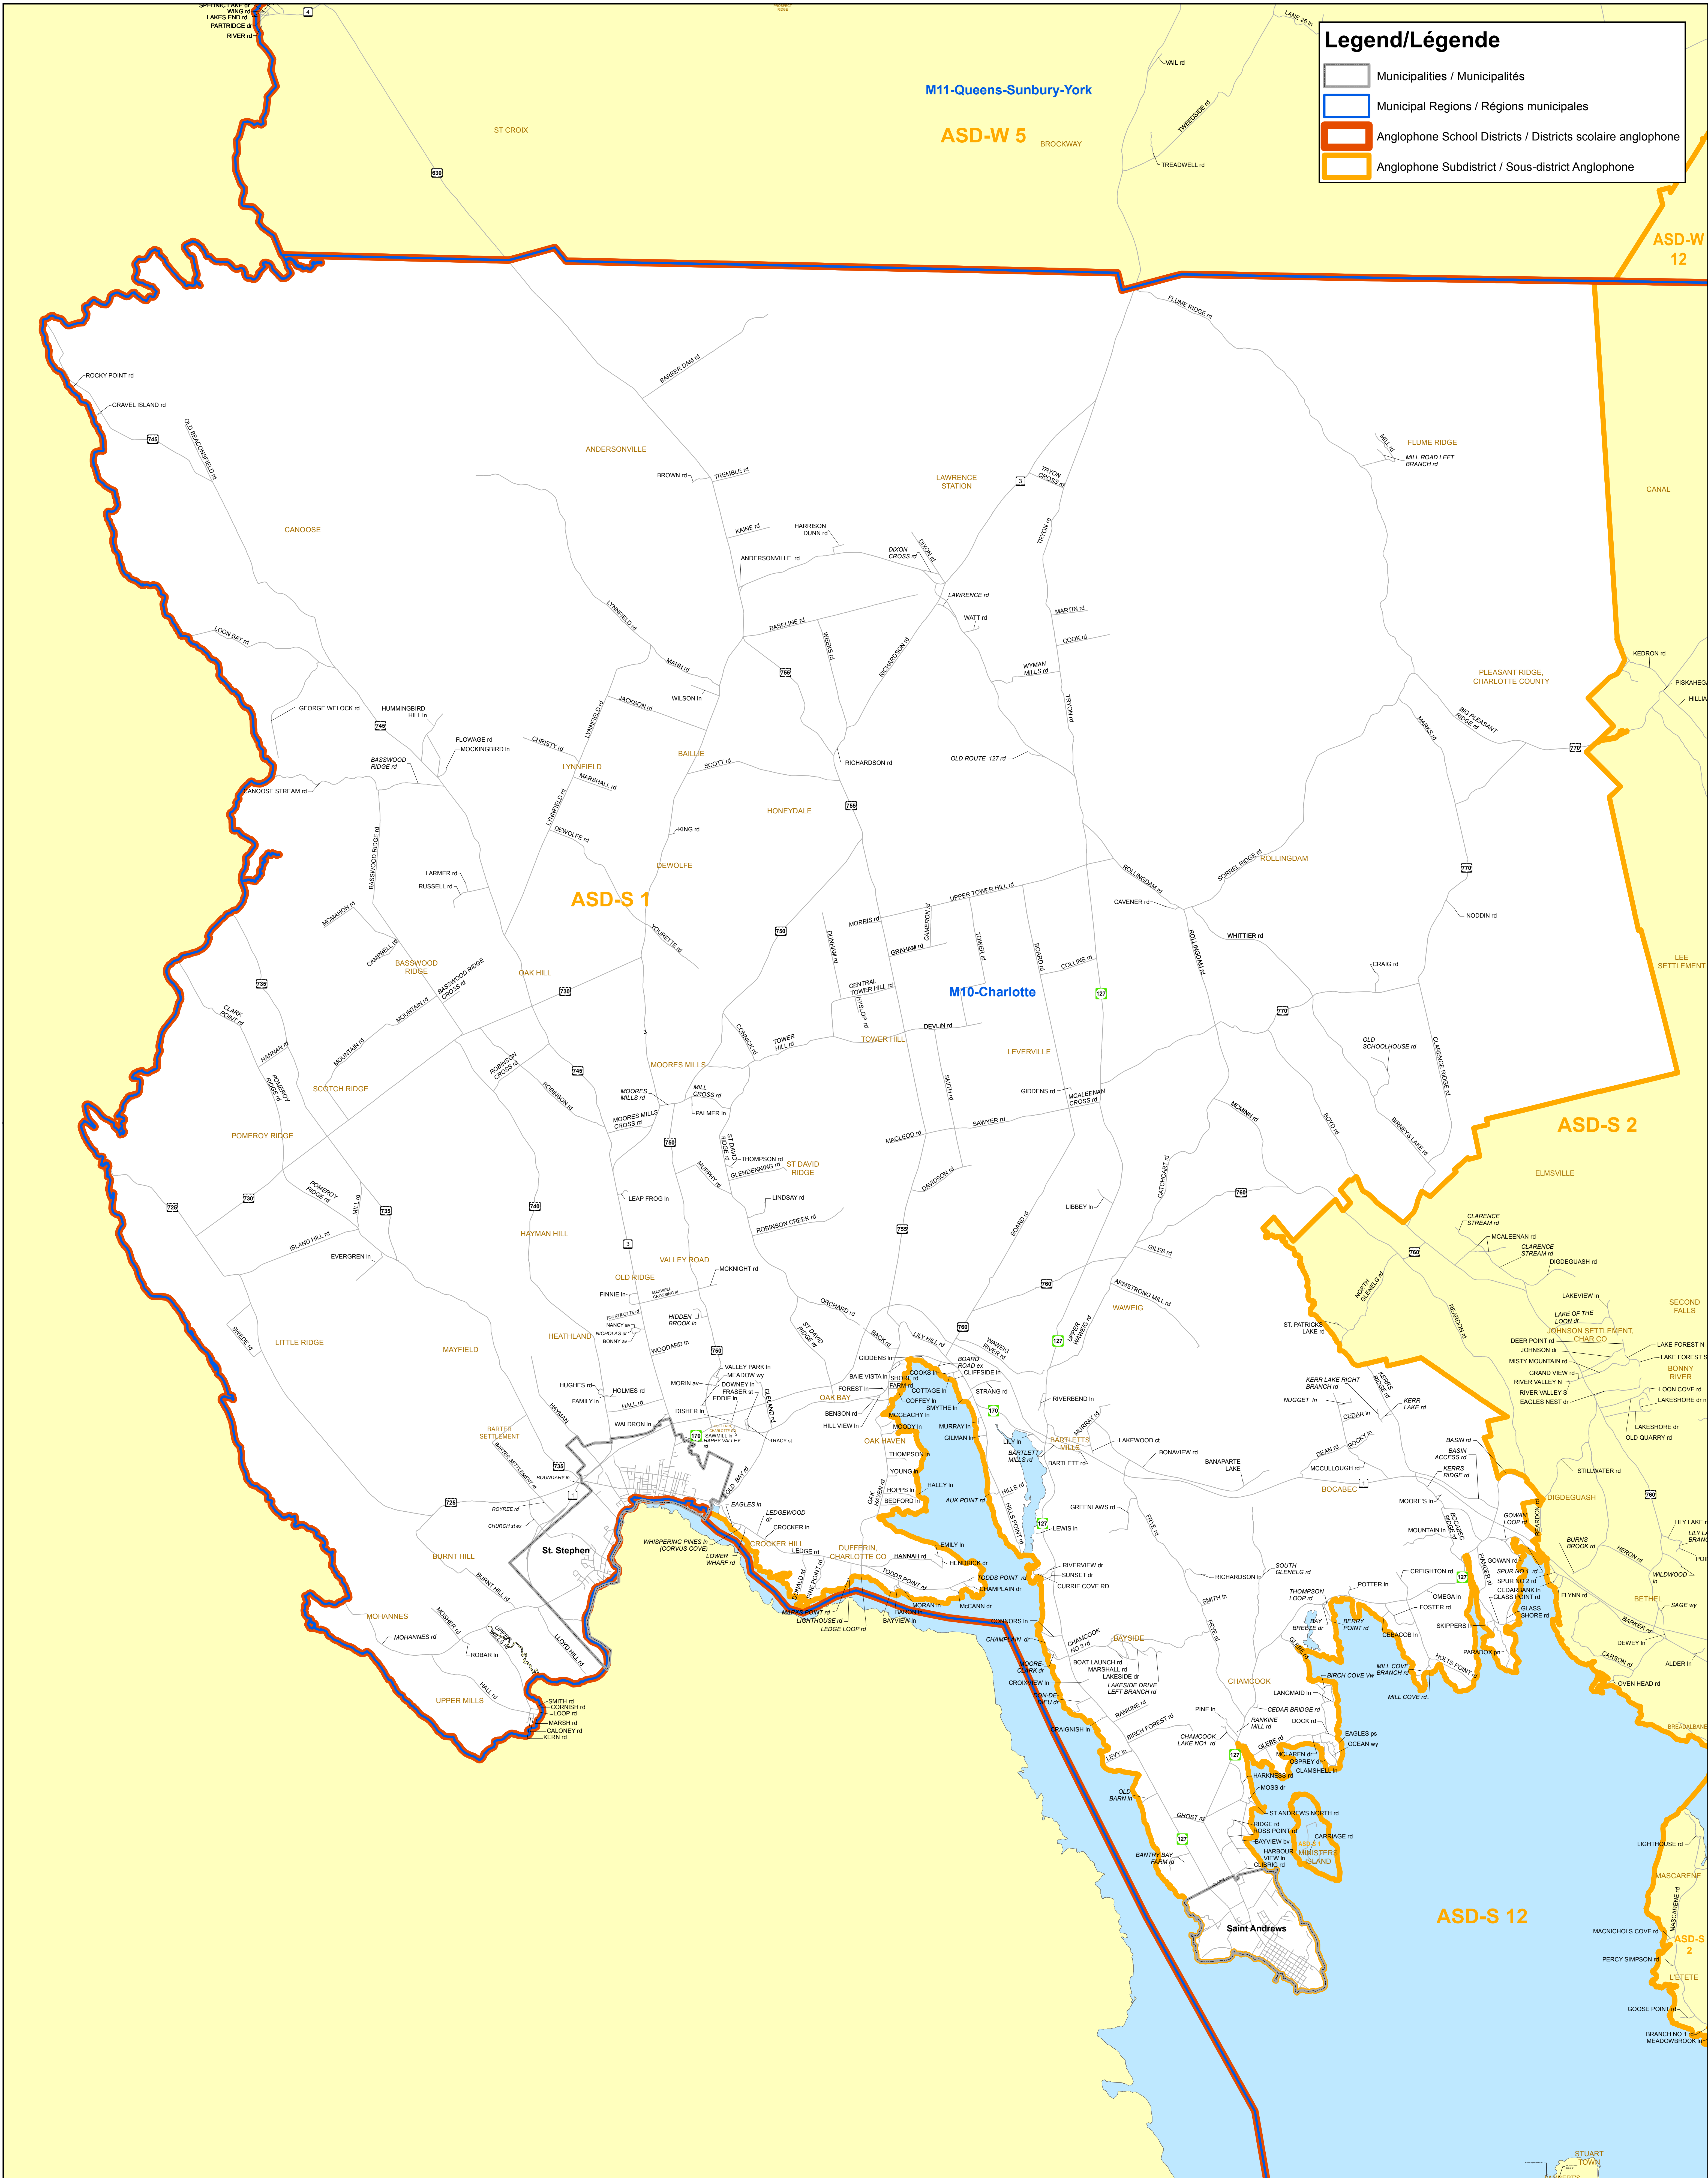

Legend/Légende

- Municipalities / Municipalités
- Municipal Regions / Régions municipales
- Anglophone School Districts / Districts scolaire anglophone
- Anglophone Subdistrict / Sous-district Anglophone

School Subdistrict Boundaries for the 2020 Quinquennial Municipal Elections
 Limites des sous-districts scolaires pour les élections quadriennales municipales 2020

Print Date: 1/24/2020
 Imprimé le: 24/01/2020

District	Anglophone South / Anglophone Sud
Subdistrict / Sous-district	1