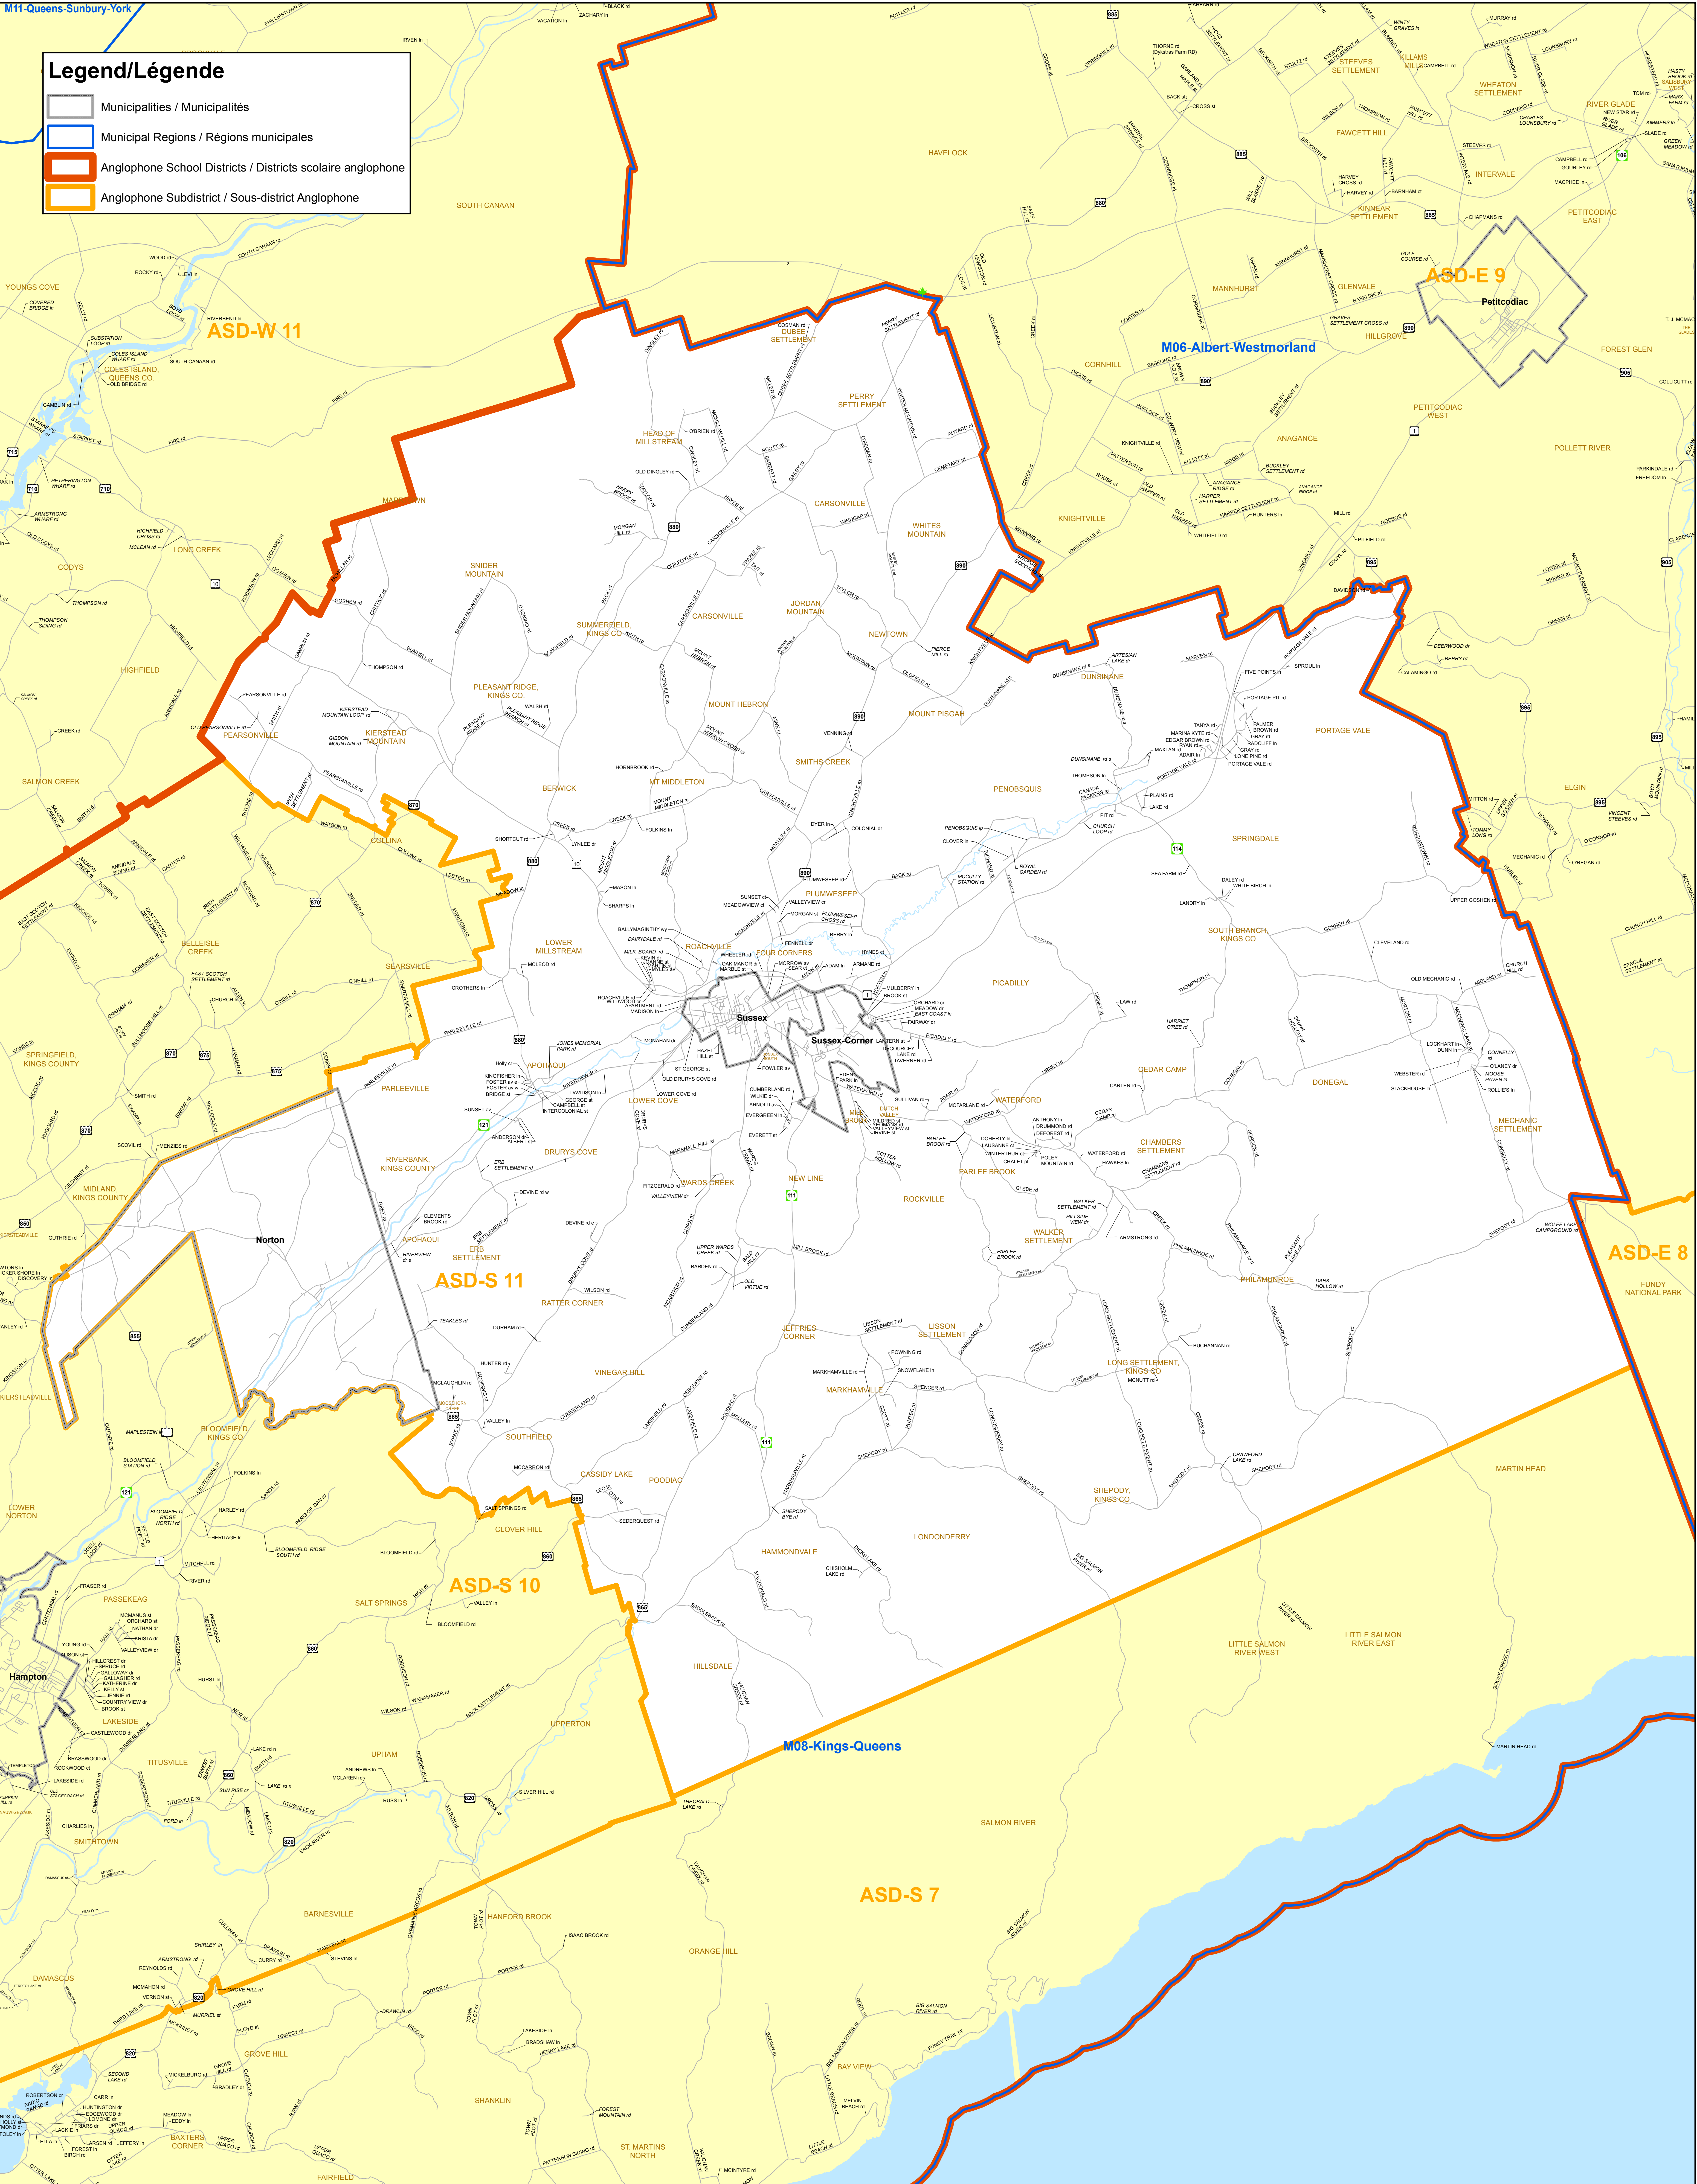

Legend/Légende

-  Municipalities / Municipalités
-  Municipal Regions / Régions municipales
-  Anglophone School Districts / Districts scolaire anglophone
-  Anglophone Subdistrict / Sous-district Anglophone

School Subdistrict Boundaries for the 2020 Quadrennial Municipal Elections
 Limites des sous-districts scolaires pour les élections quadriennales municipales 2020

Print Date: 5/6/2019
 Imprimé le: 06/05/2019

District	Anglophone South / Anglophone Sud
Subdistrict / Sous-district	11