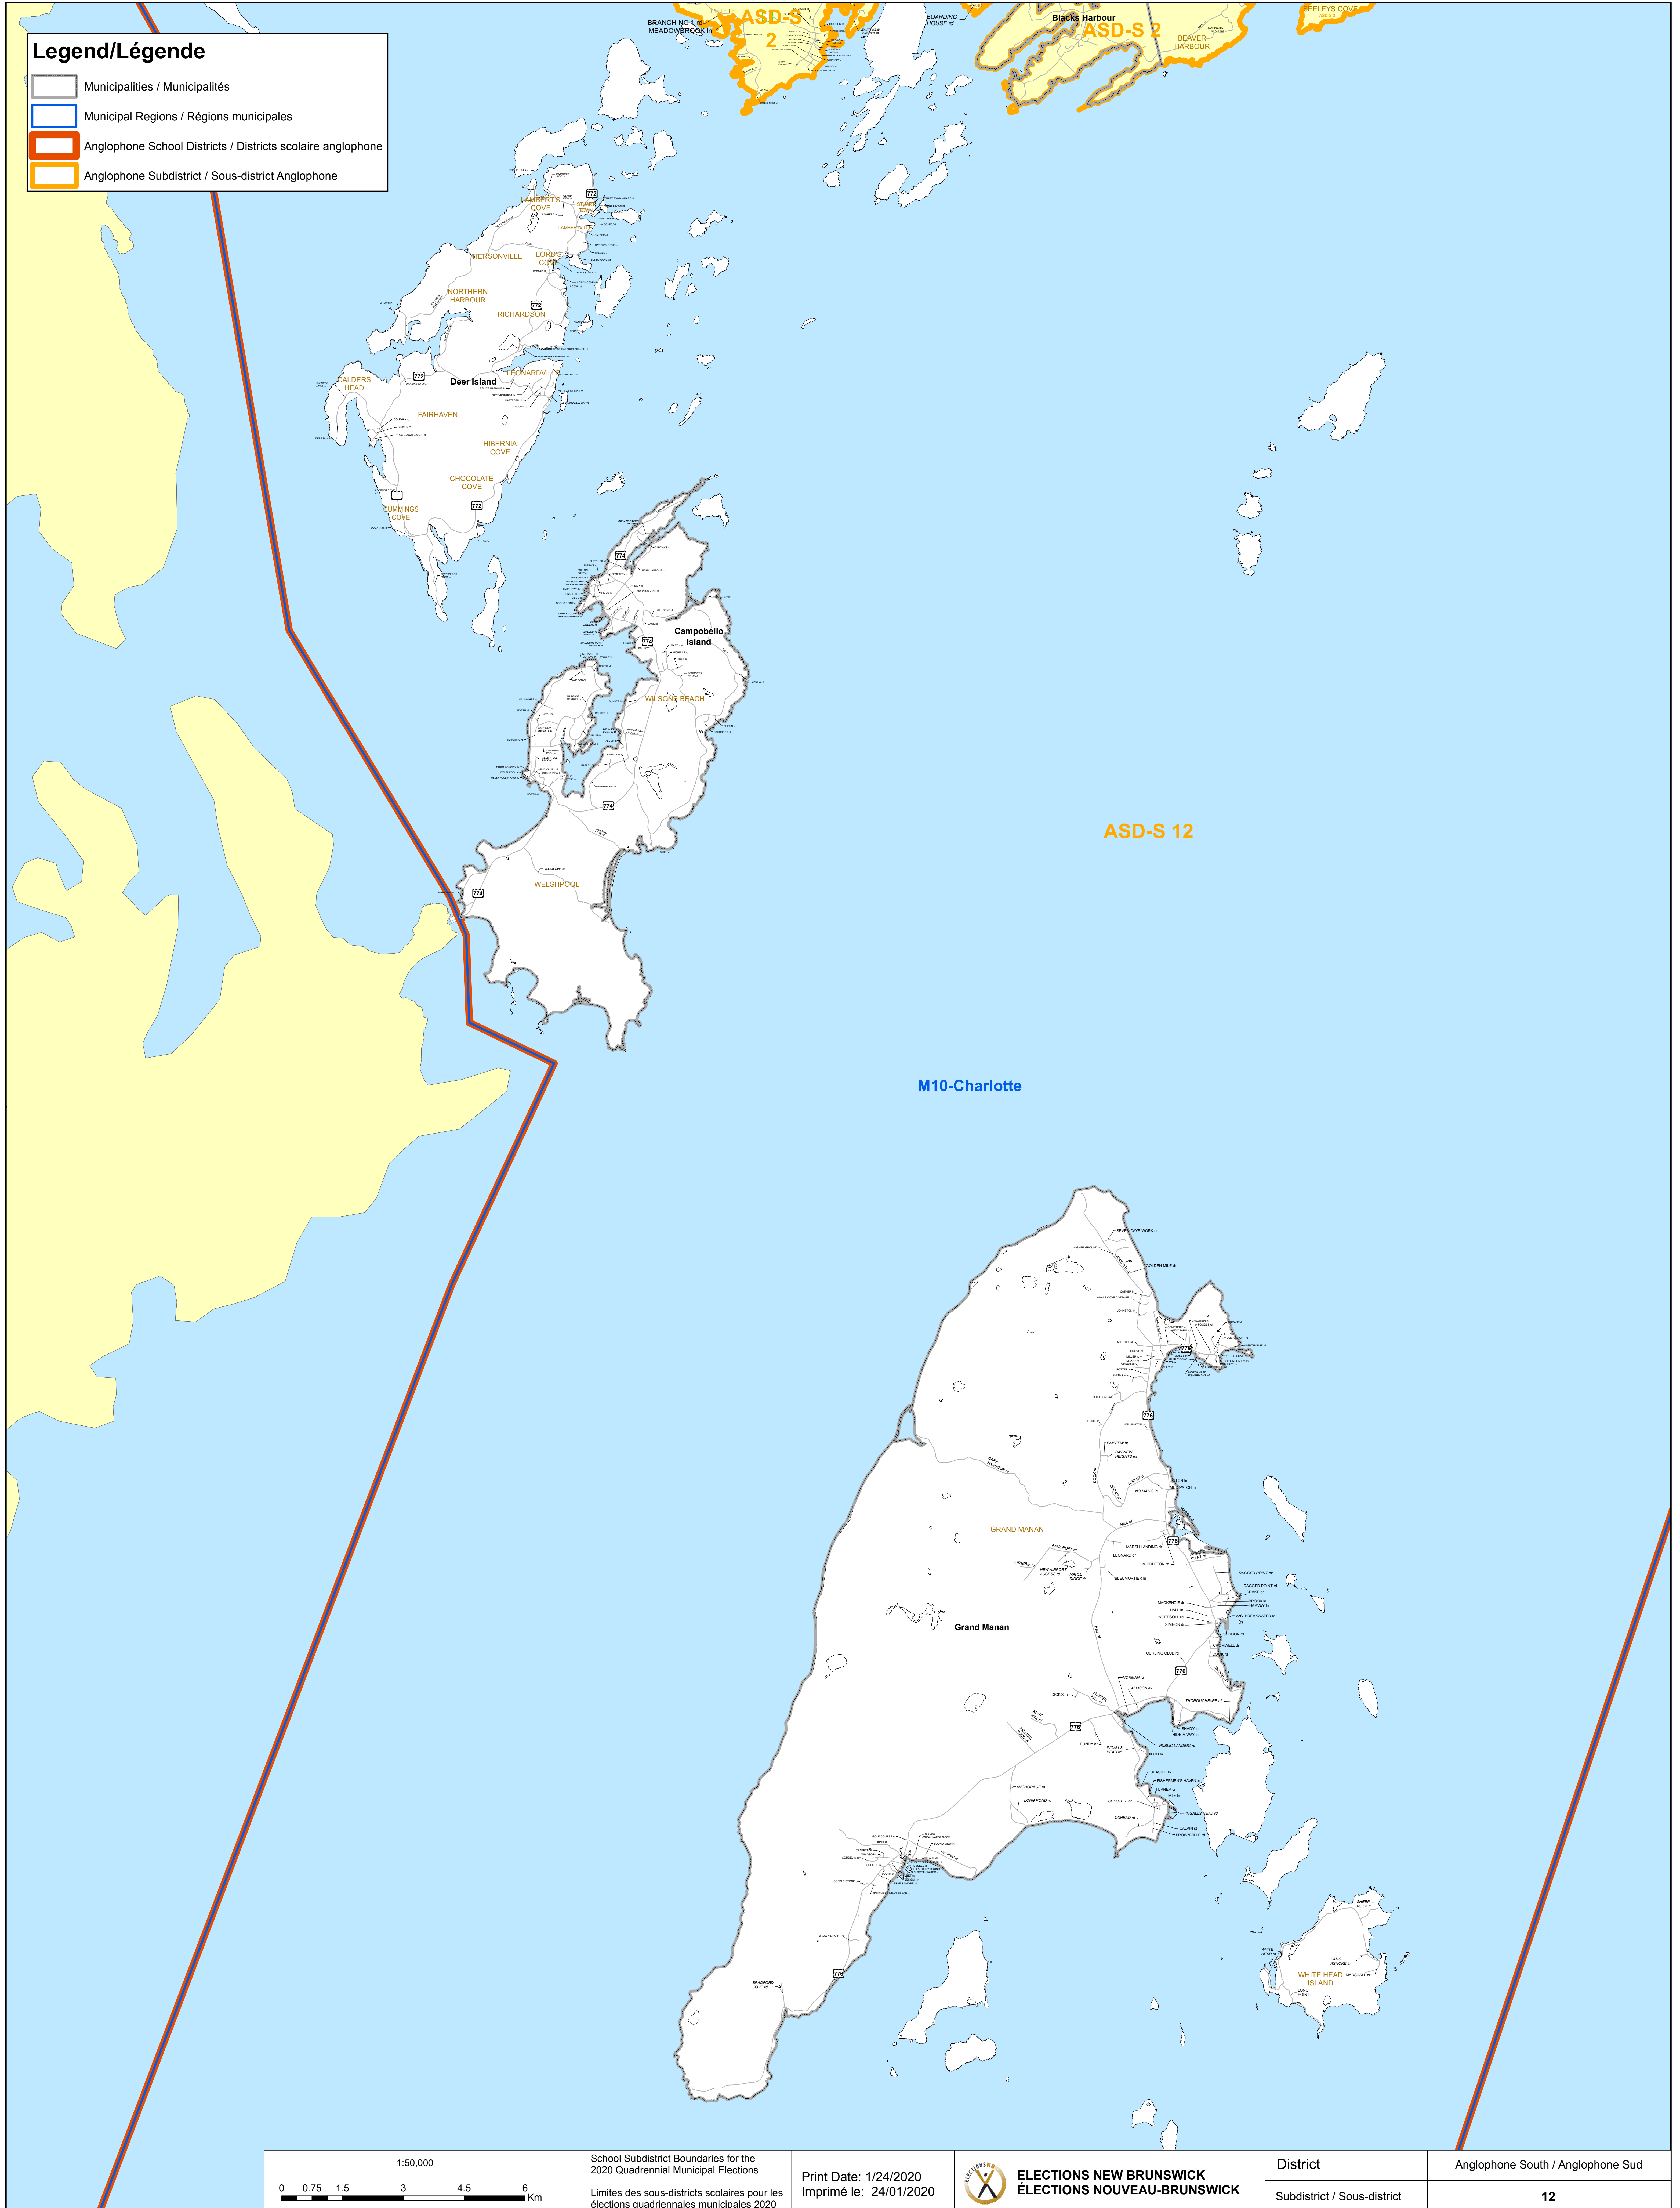

Legend/Légende

- Municipalities / Municipalités
- Municipal Regions / Régions municipales
- Anglophone School Districts / Districts scolaire anglophone
- Anglophone Subdistrict / Sous-district Anglophone

M10-Charlotte

ASD-S 12

School Subdistrict Boundaries for the 2020 Quadrennial Municipal Elections
 Limites des sous-districts scolaires pour les élections quadriennales municipales 2020

Print Date: 1/24/2020
 Imprimé le: 24/01/2020

District	Anglophone South / Anglophone Sud
Subdistrict / Sous-district	12