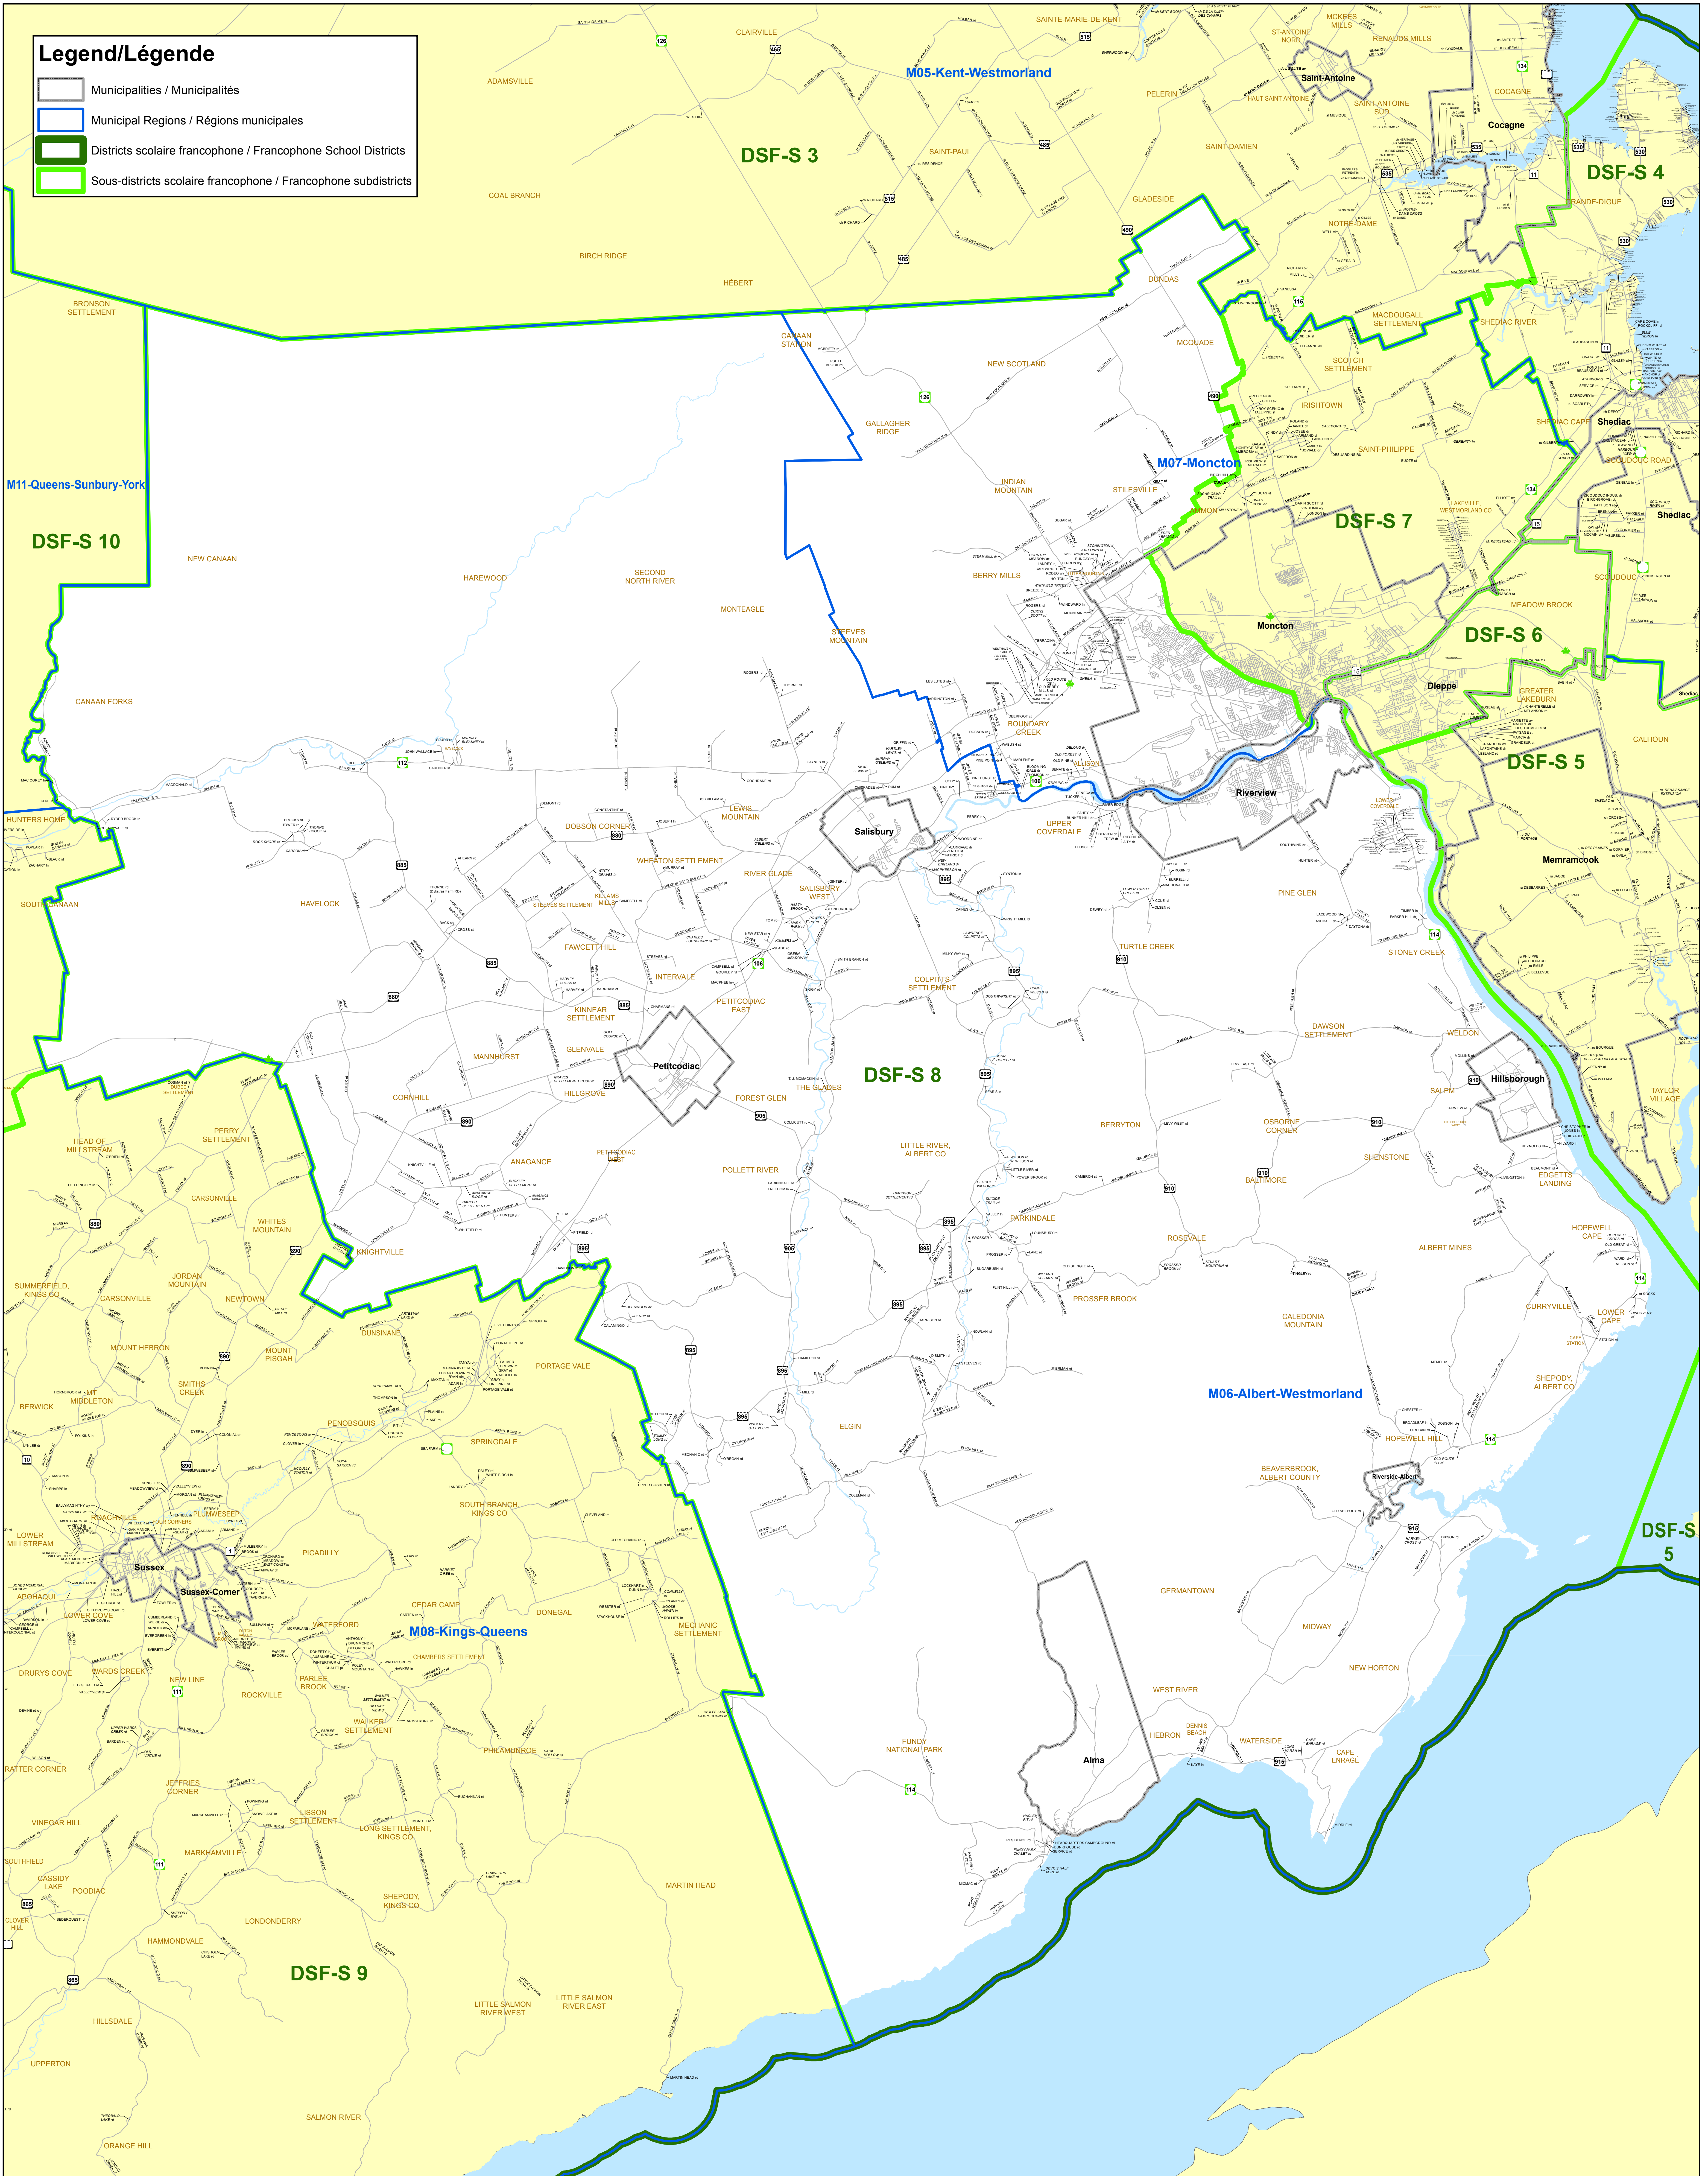

Legend/Légende

- Municipalities / Municipalités
- Municipal Regions / Régions municipales
- Districts scolaire francophone / Francophone School Districts
- Sous-districts scolaire francophone / Francophone subdistricts

Print Date: 1/24/2020
Imprimé le: 24/01/2020

District	Francophone Sud / Francophone South
Subdistrict / Sous-district	8