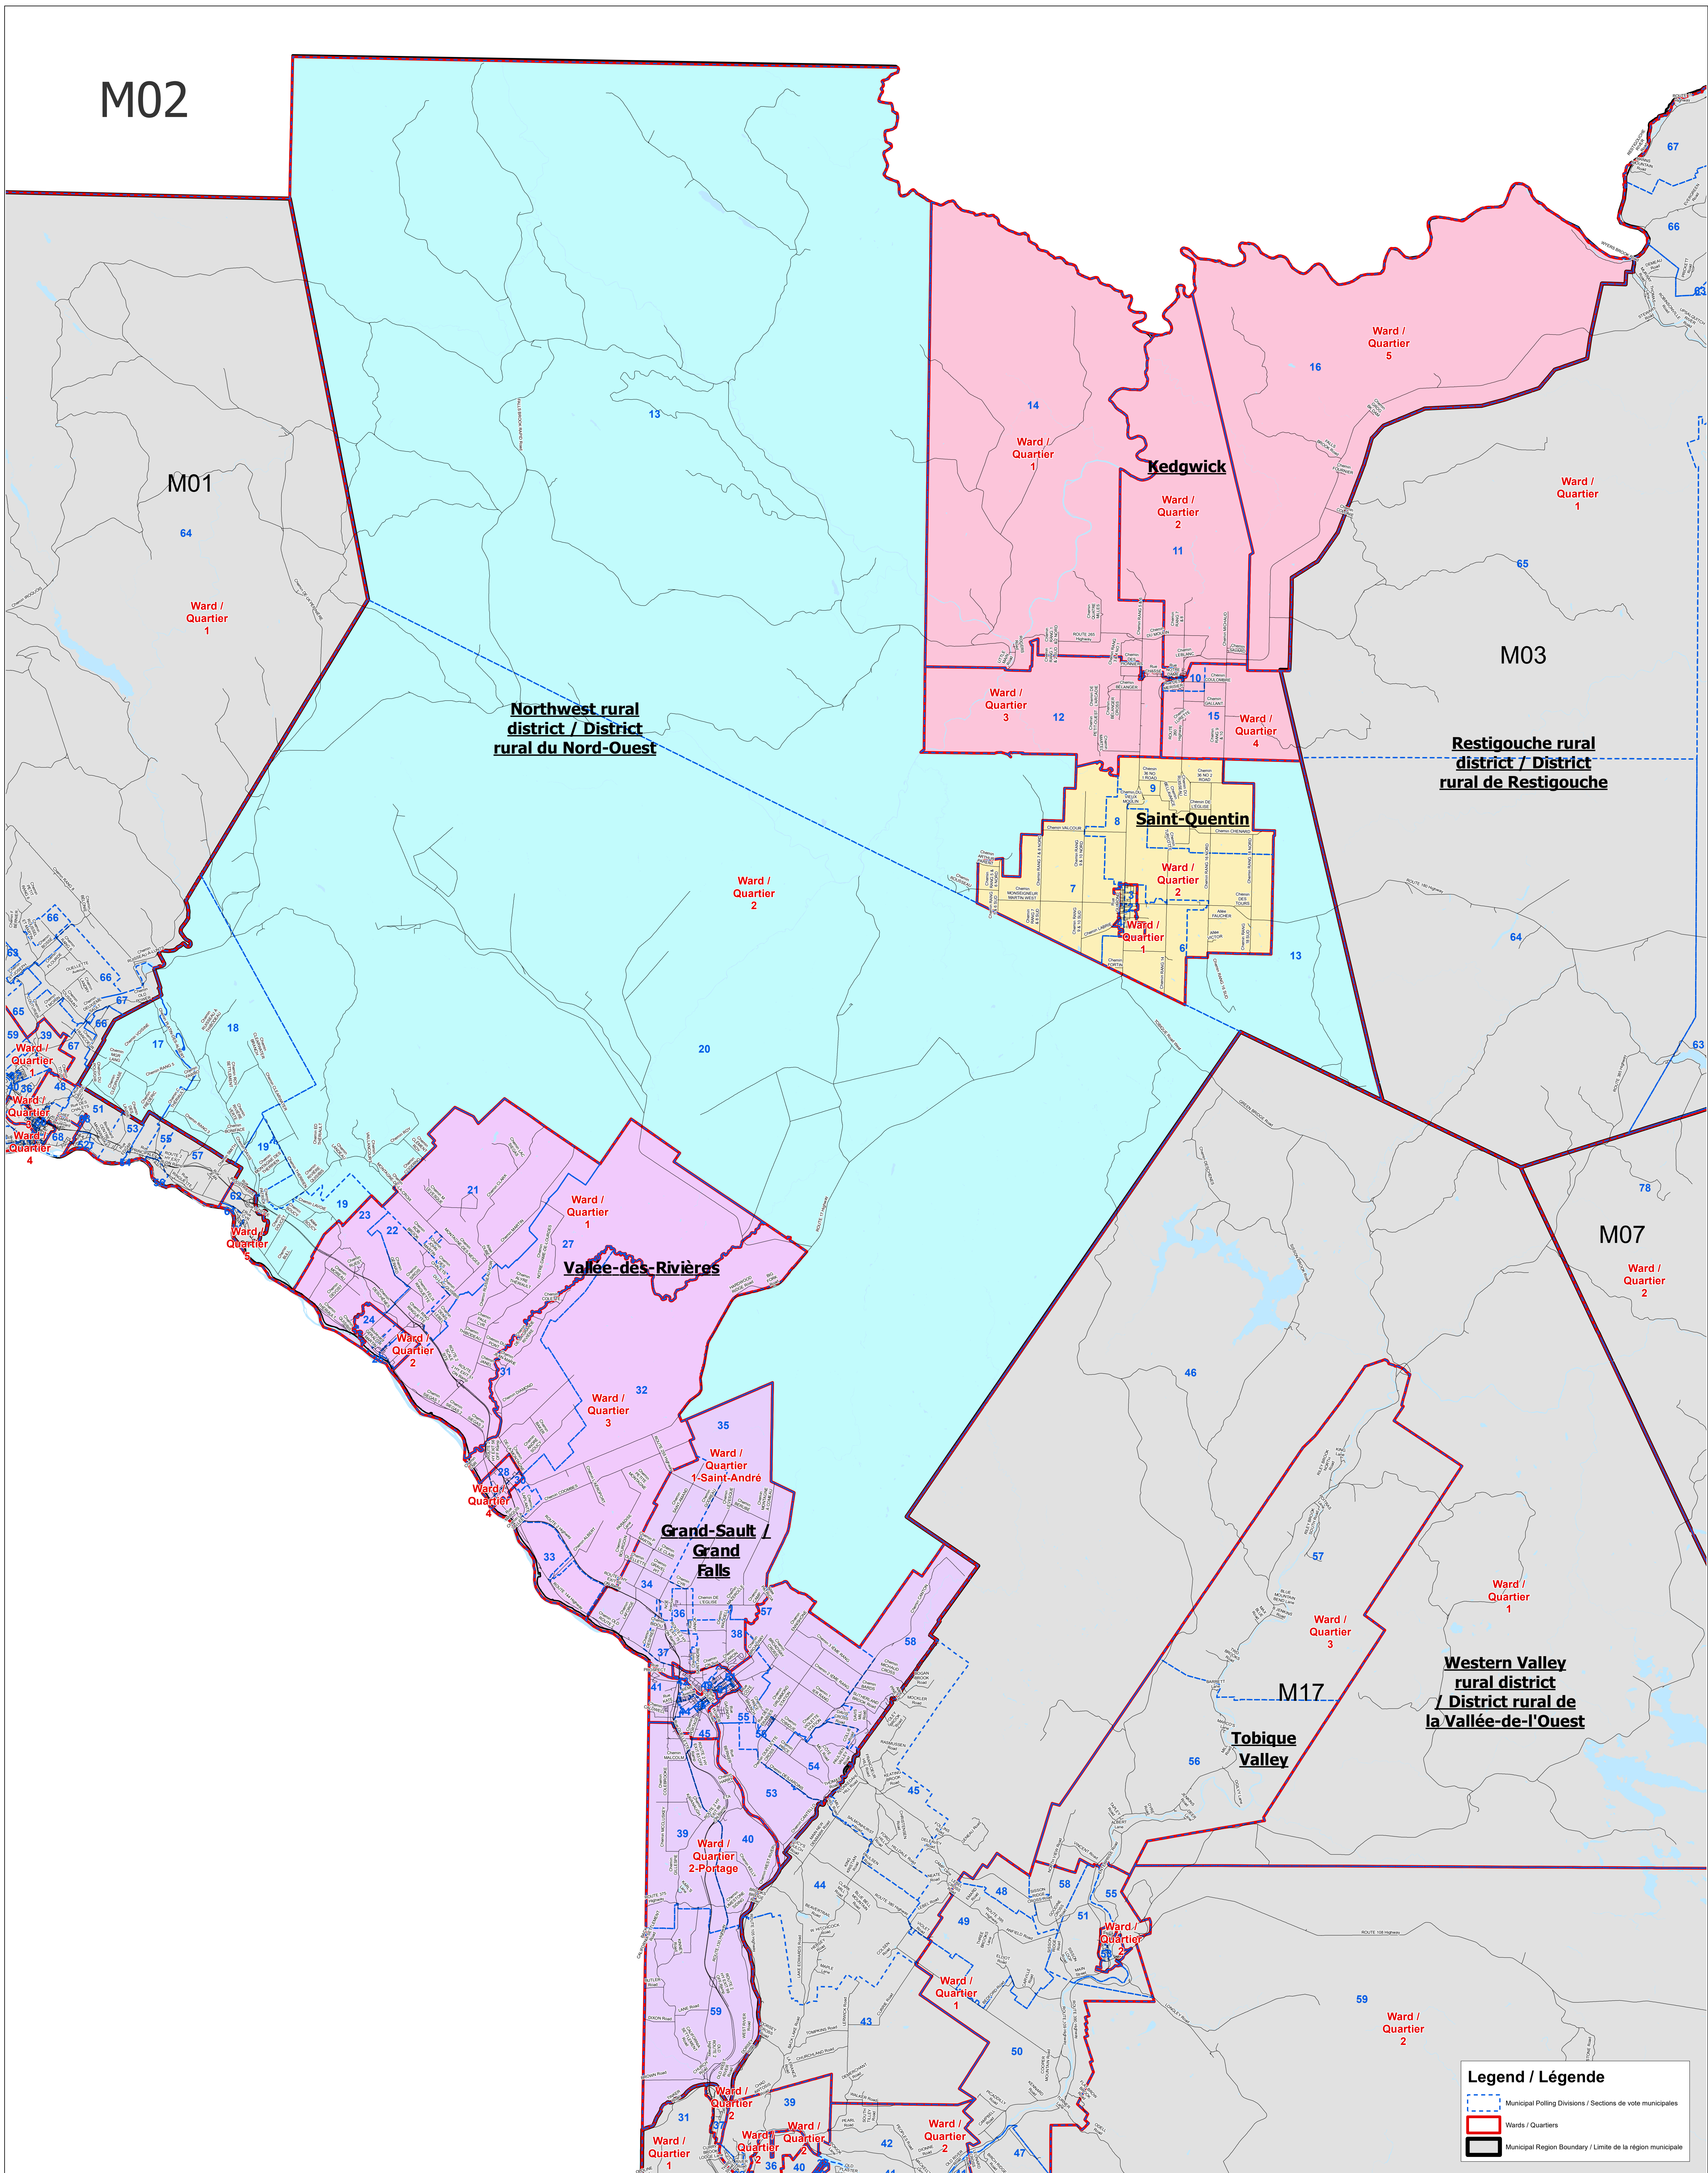

M02

M01

M03

M07

M17

Northwest rural district / District rural du Nord-Ouest

Restigouche rural district / District rural de Restigouche

Vallee-des-Rivieres

Grand-Sault / Grand Falls

Kedgwick

Saint-Quentin

Tobique Valley

Western Valley rural district / District rural de la Vallée-de-l'Ouest

Legend / Légende

- Municipal Polling Divisions / Sections de vote municipales
- Wards / Quartiers
- Municipal Region Boundary / Limite de la région municipale