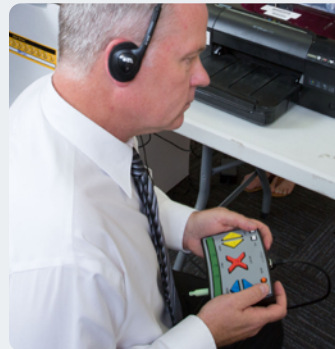

Accessibility

YOUR VOTE COUNTS

ElectionsNB.ca

Elections NB offers a variety of options for voters with a physical and/or cognitive disability to vote and to mark a ballot.

1. Using a large-grip scented reduced marker

A voter from an electoral district can also use a special ballot to vote from elsewhere in the province for a candidate in the place where they normally live.

POCKET TALKERS

Pocket talkers are personal amplifiers that help improve communication in difficult listening situations. They are designed for individuals with hearing difficulties who don't have a hearing aid. These amplifiers are portable and can be used in one-to-one interactions with our election officials.