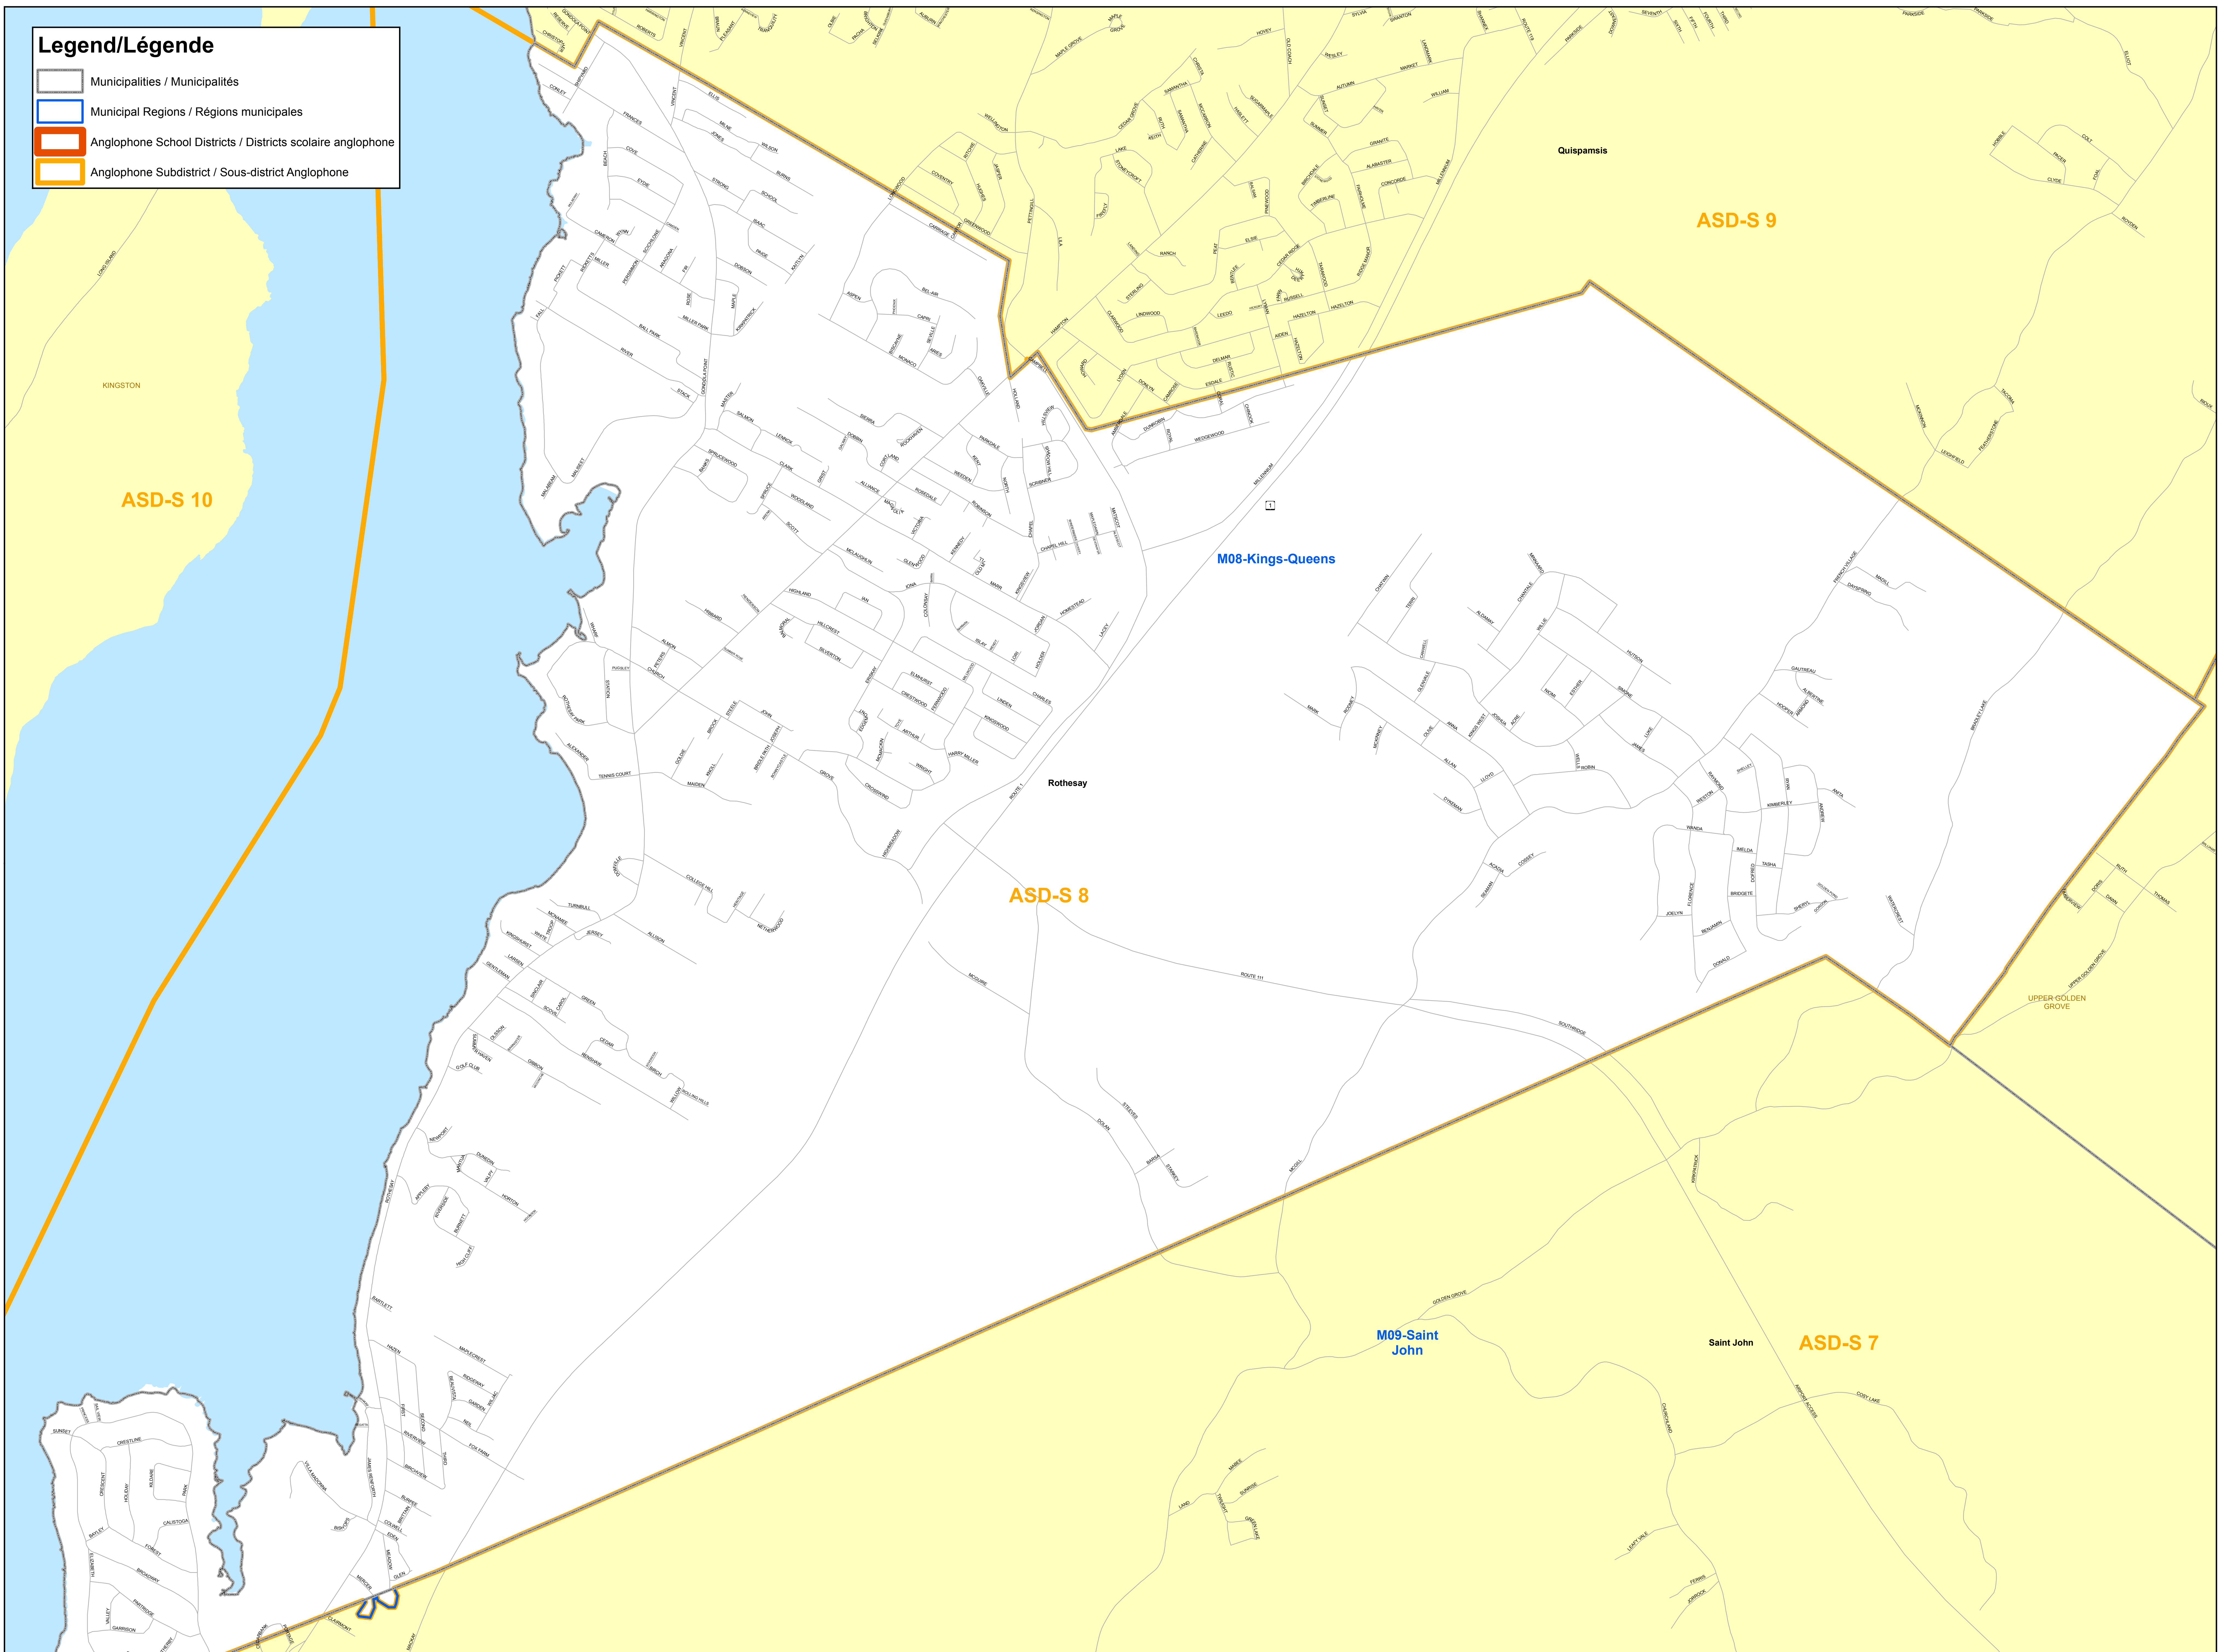

Legend/Légende

- Municipalities / Municipalités
- Municipal Regions / Régions municipales
- Anglophone School Districts / Districts scolaire anglophone
- Anglophone Subdistrict / Sous-district Anglophone

School Subdistrict Boundaries for the 2020 Quadrennial Municipal Elections
 Limites des sous-districts scolaires pour les élections quadriennales municipales 2020

Print Date: 5/6/2019
 Imprimé le: 06/05/2019

District	Anglophone South / Anglophone Sud
Subdistrict / Sous-district	8