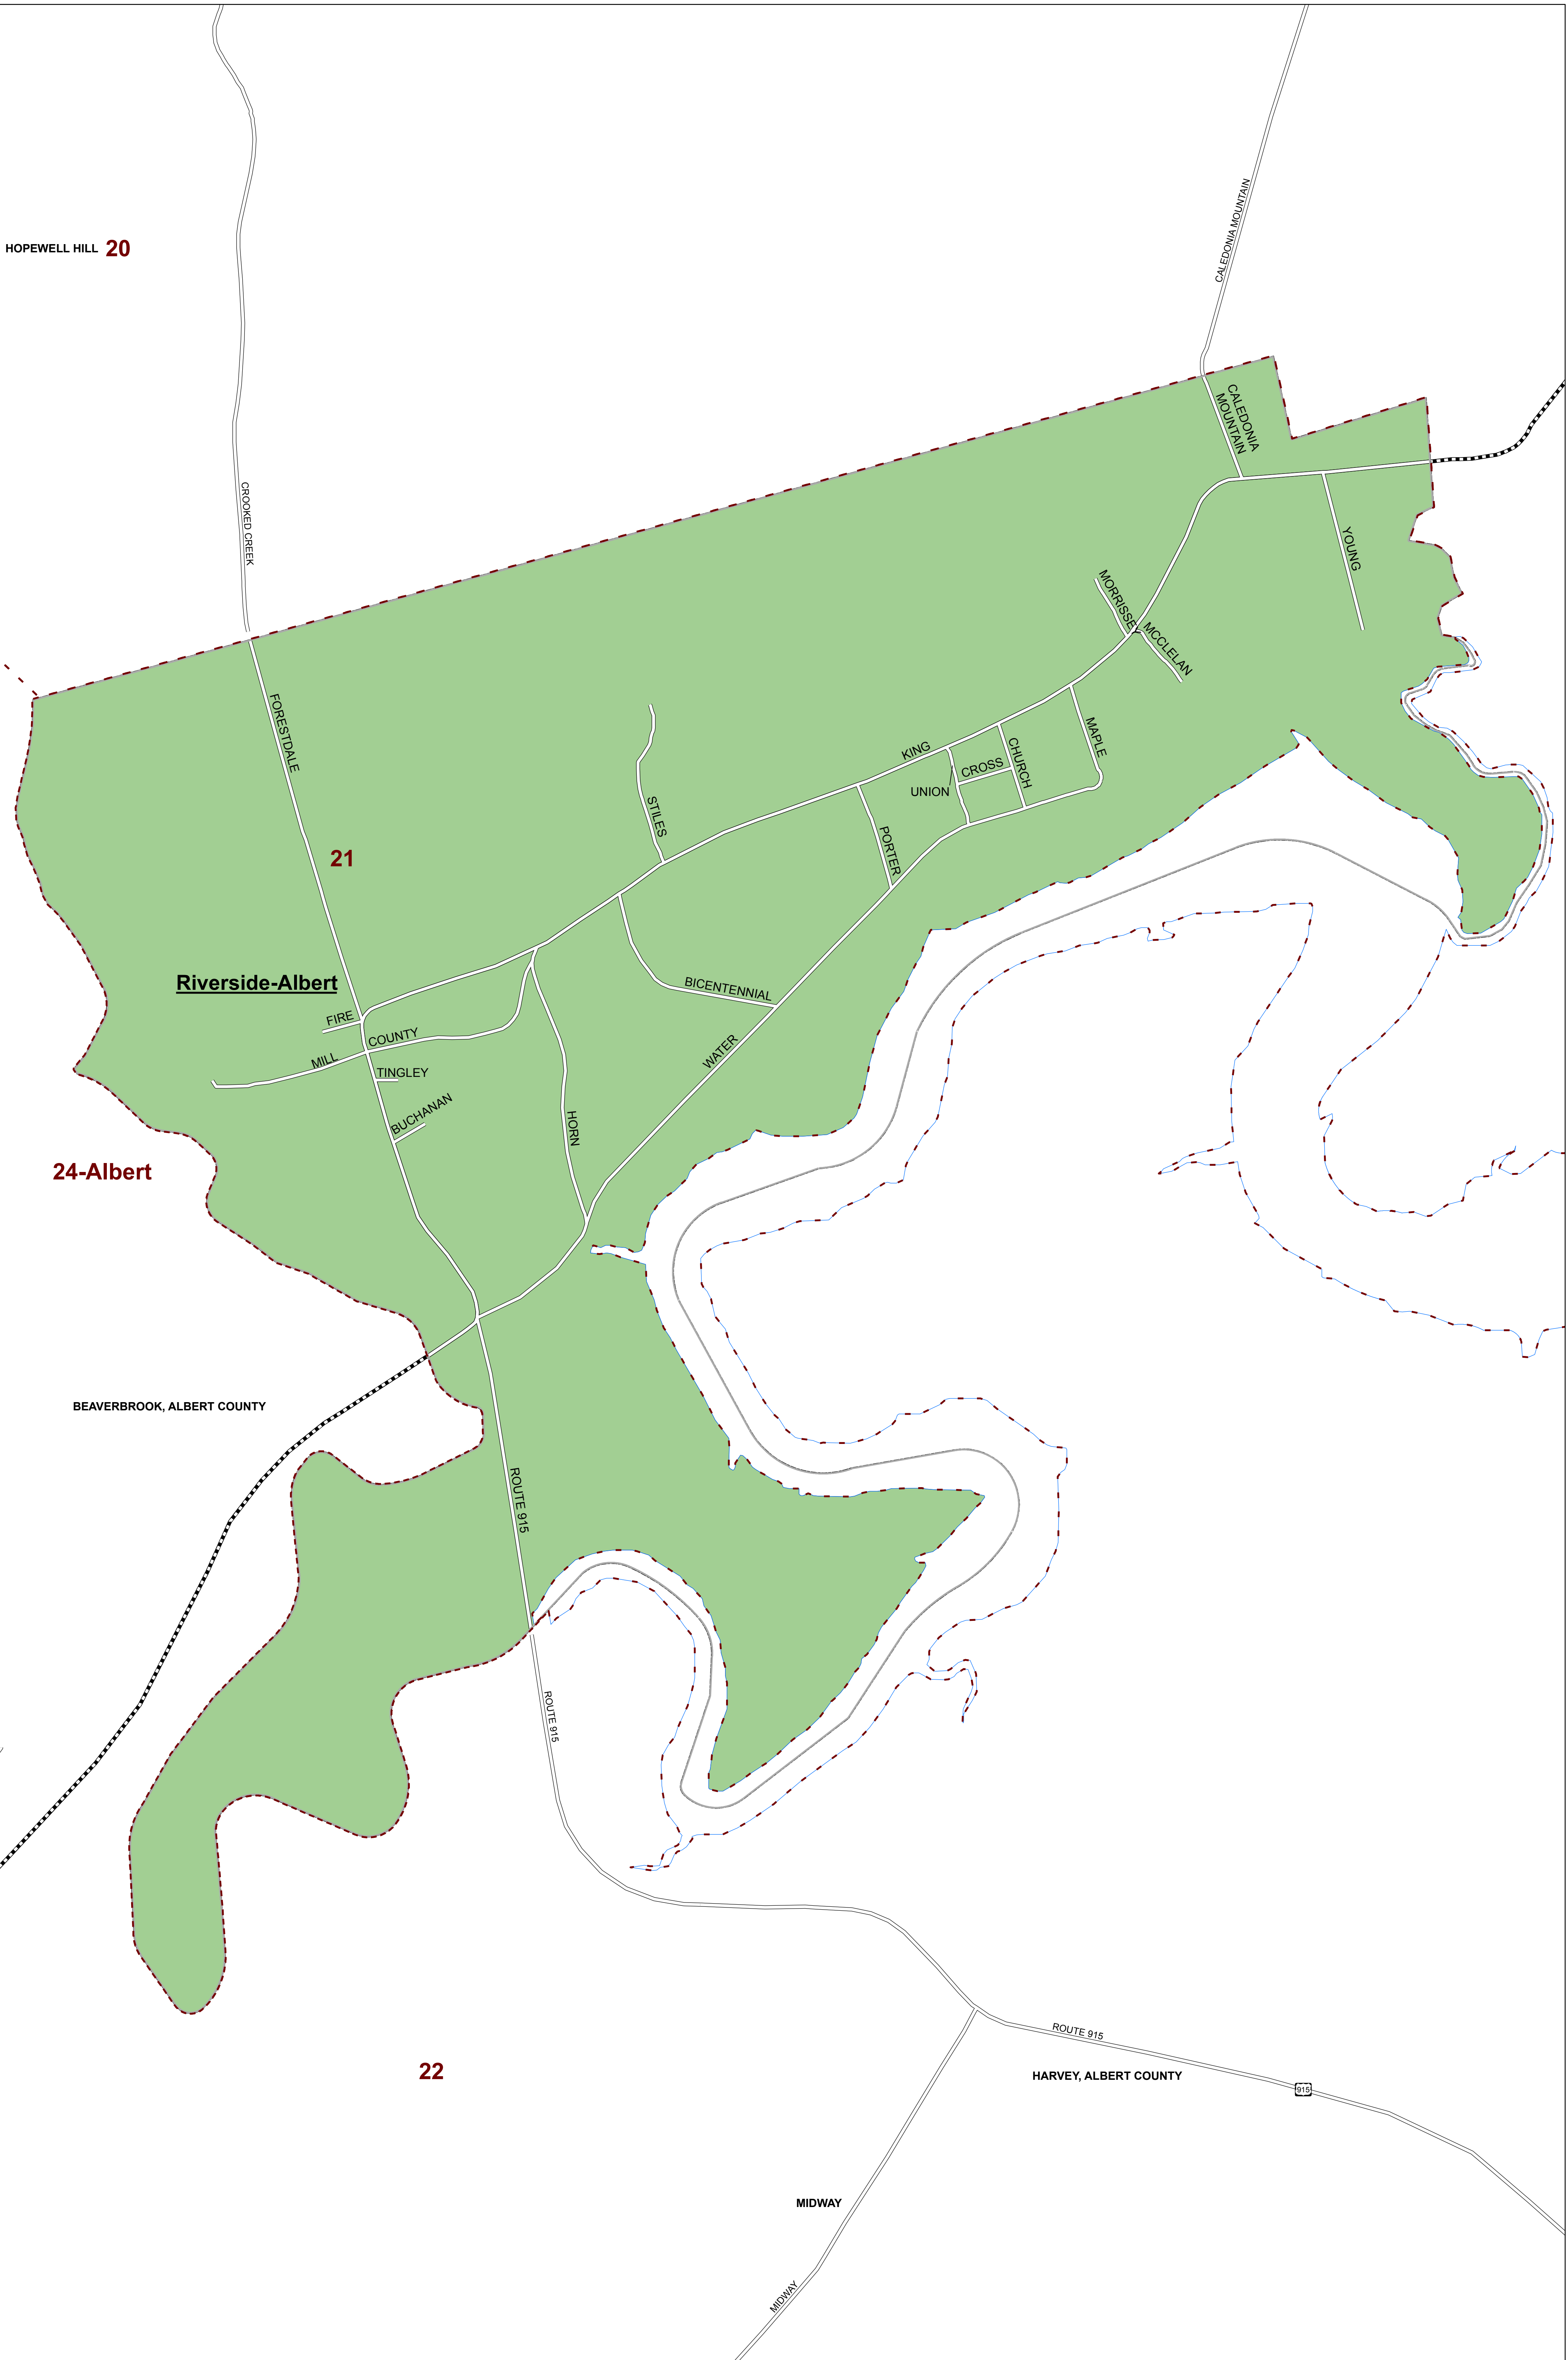

HOPEWELL HILL 20

21

Riverside-Albert

24-Albert

BEAVERBROOK, ALBERT COUNTY

22

HARVEY, ALBERT COUNTY

1:5,000

2014 Electoral District Map
Print Date / Imprimé le: 2014-06-16

ELECTIONS NEW BRUNSWICK
ÉLECTIONS NOUVEAU-BRUNSWICK

Riverside-Albert

ED-CE- 24