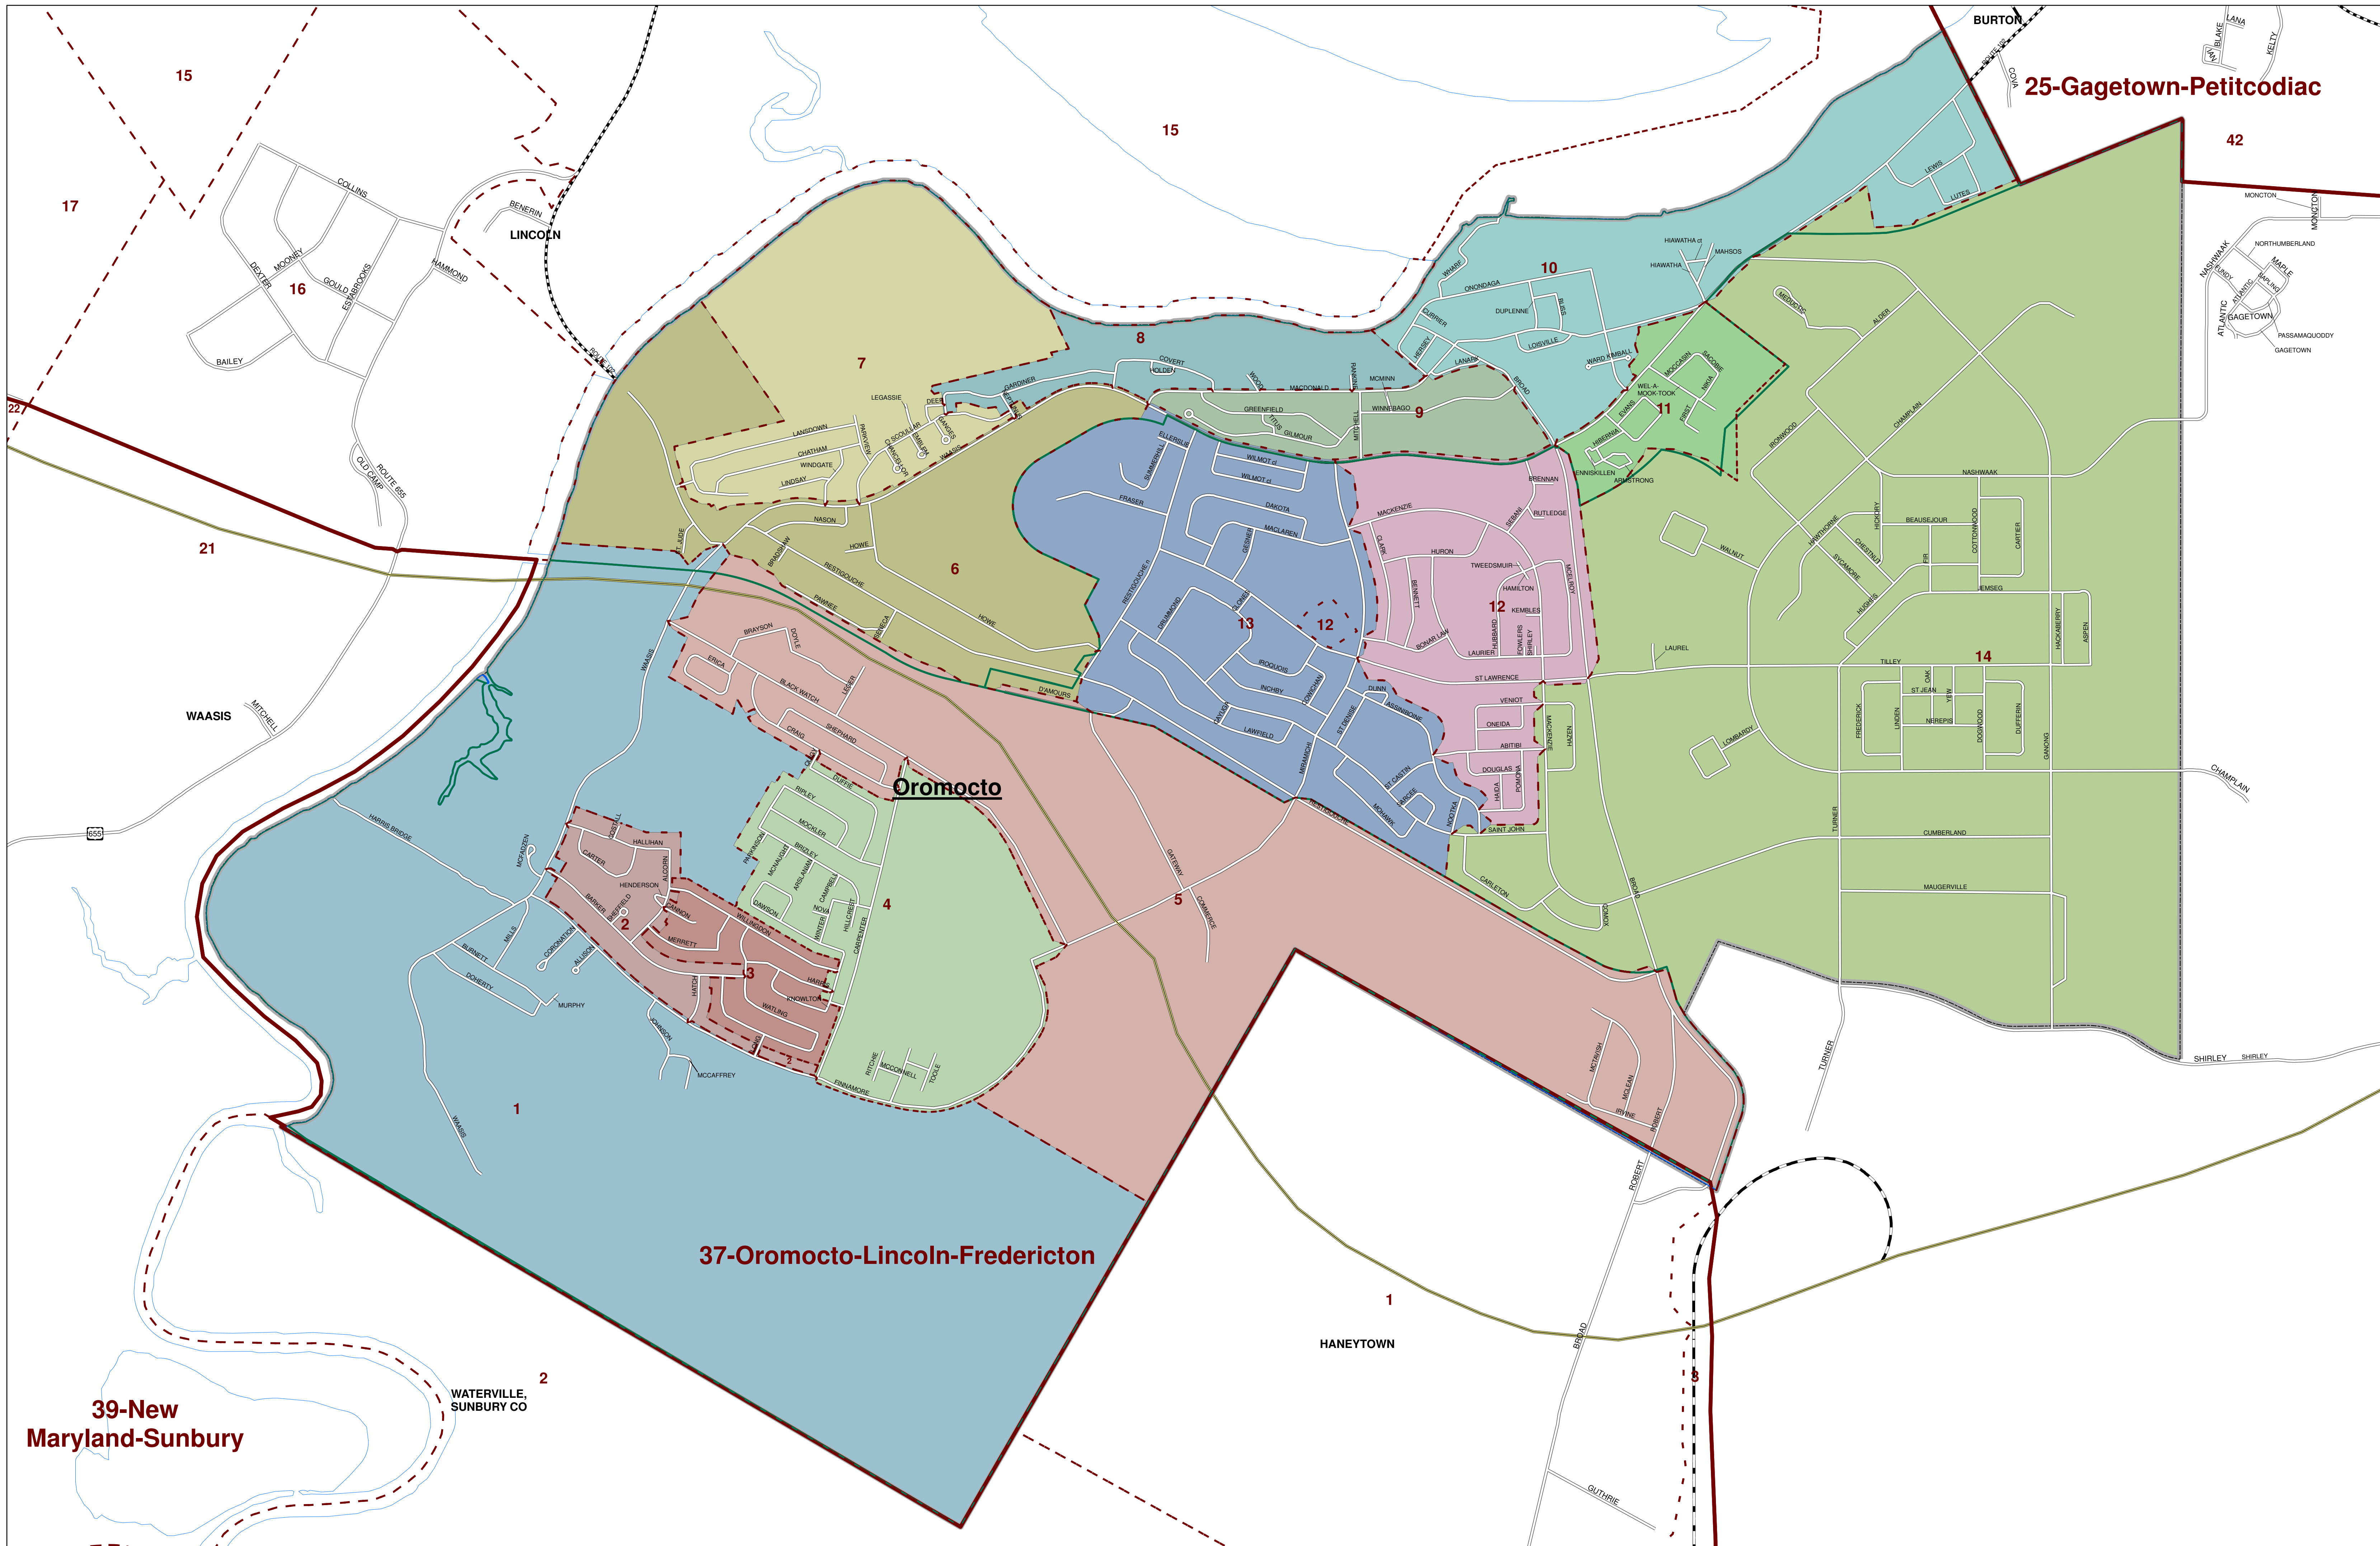

25-Gagetown-Petitcodiac

39-New Maryland-Sunbury

37-Oromocto-Lincoln-Fredericton

42

2014 Electoral District Map
Print Date / Imprimé le: 2017/08/16

Oromocto

ED-CE-37