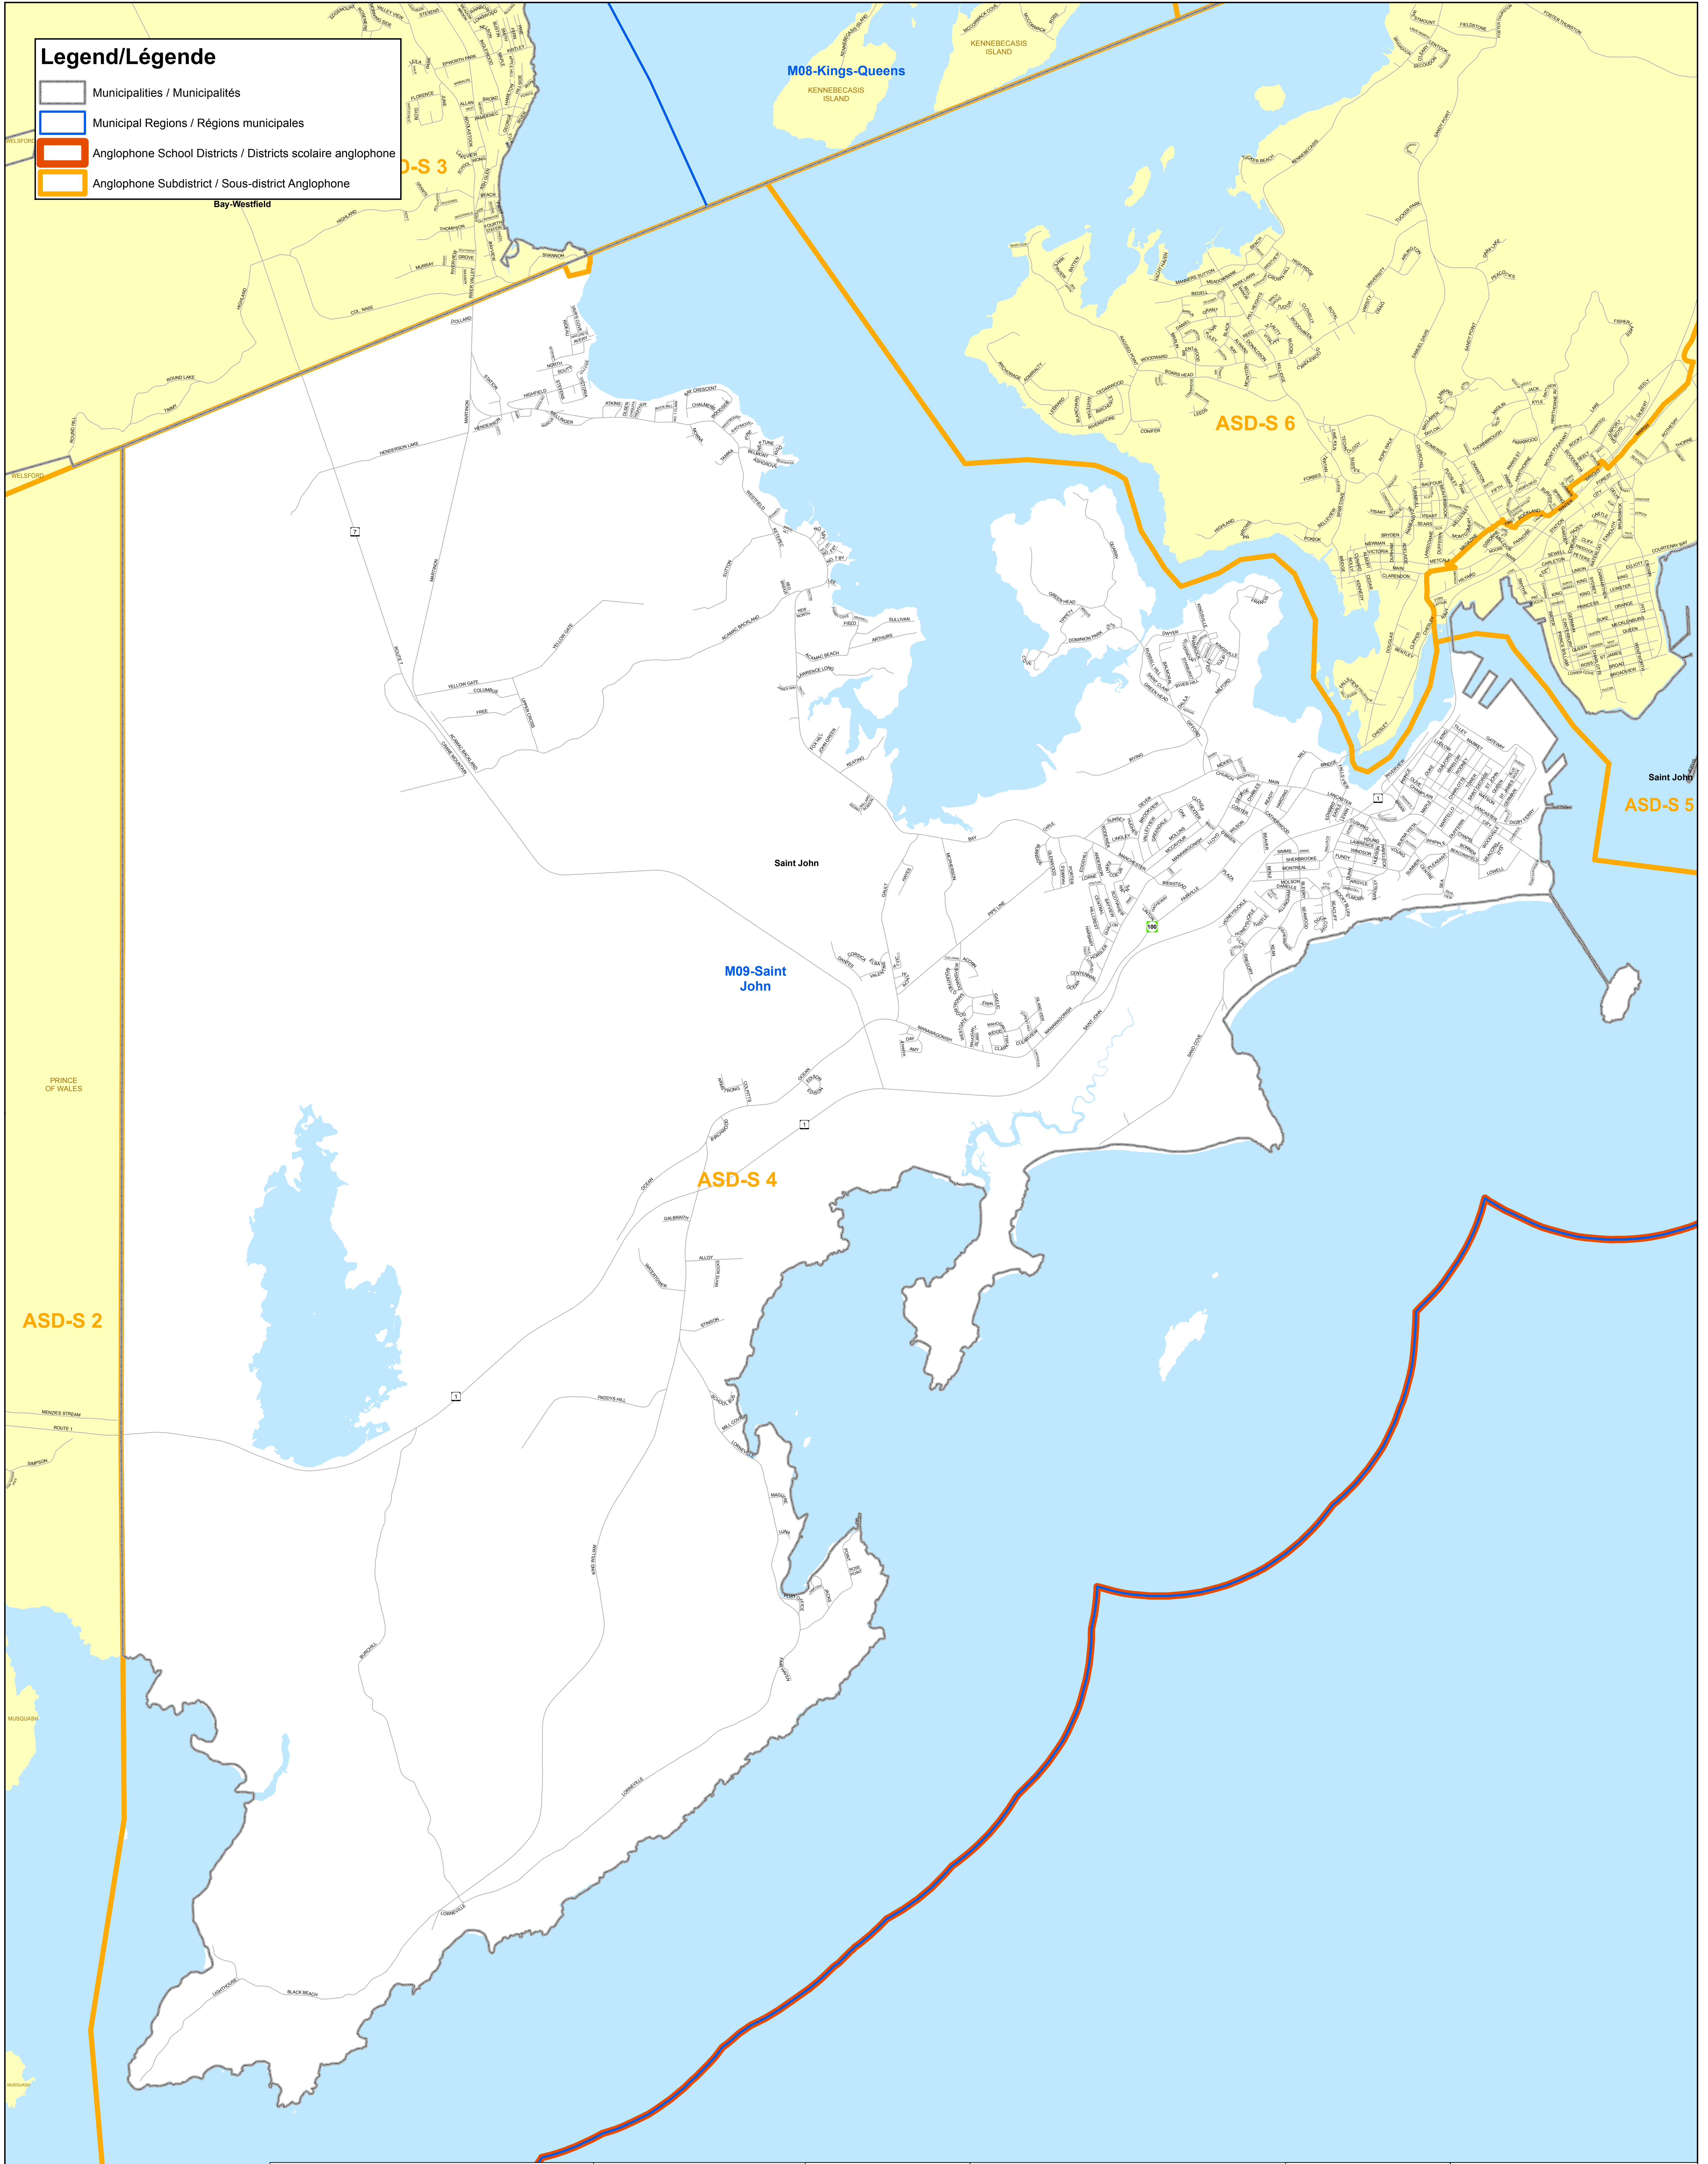

Legend/Légende

- Municipalities / Municipalités
- Municipal Regions / Régions municipales
- Anglophone School Districts / Districts scolaire anglophone
- Anglophone Subdistrict / Sous-district Anglophone

Print Date: 5/6/2019
Imprimé le: 06/05/2019

District	Anglophone South / Anglophone Sud
Subdistrict / Sous-district	4