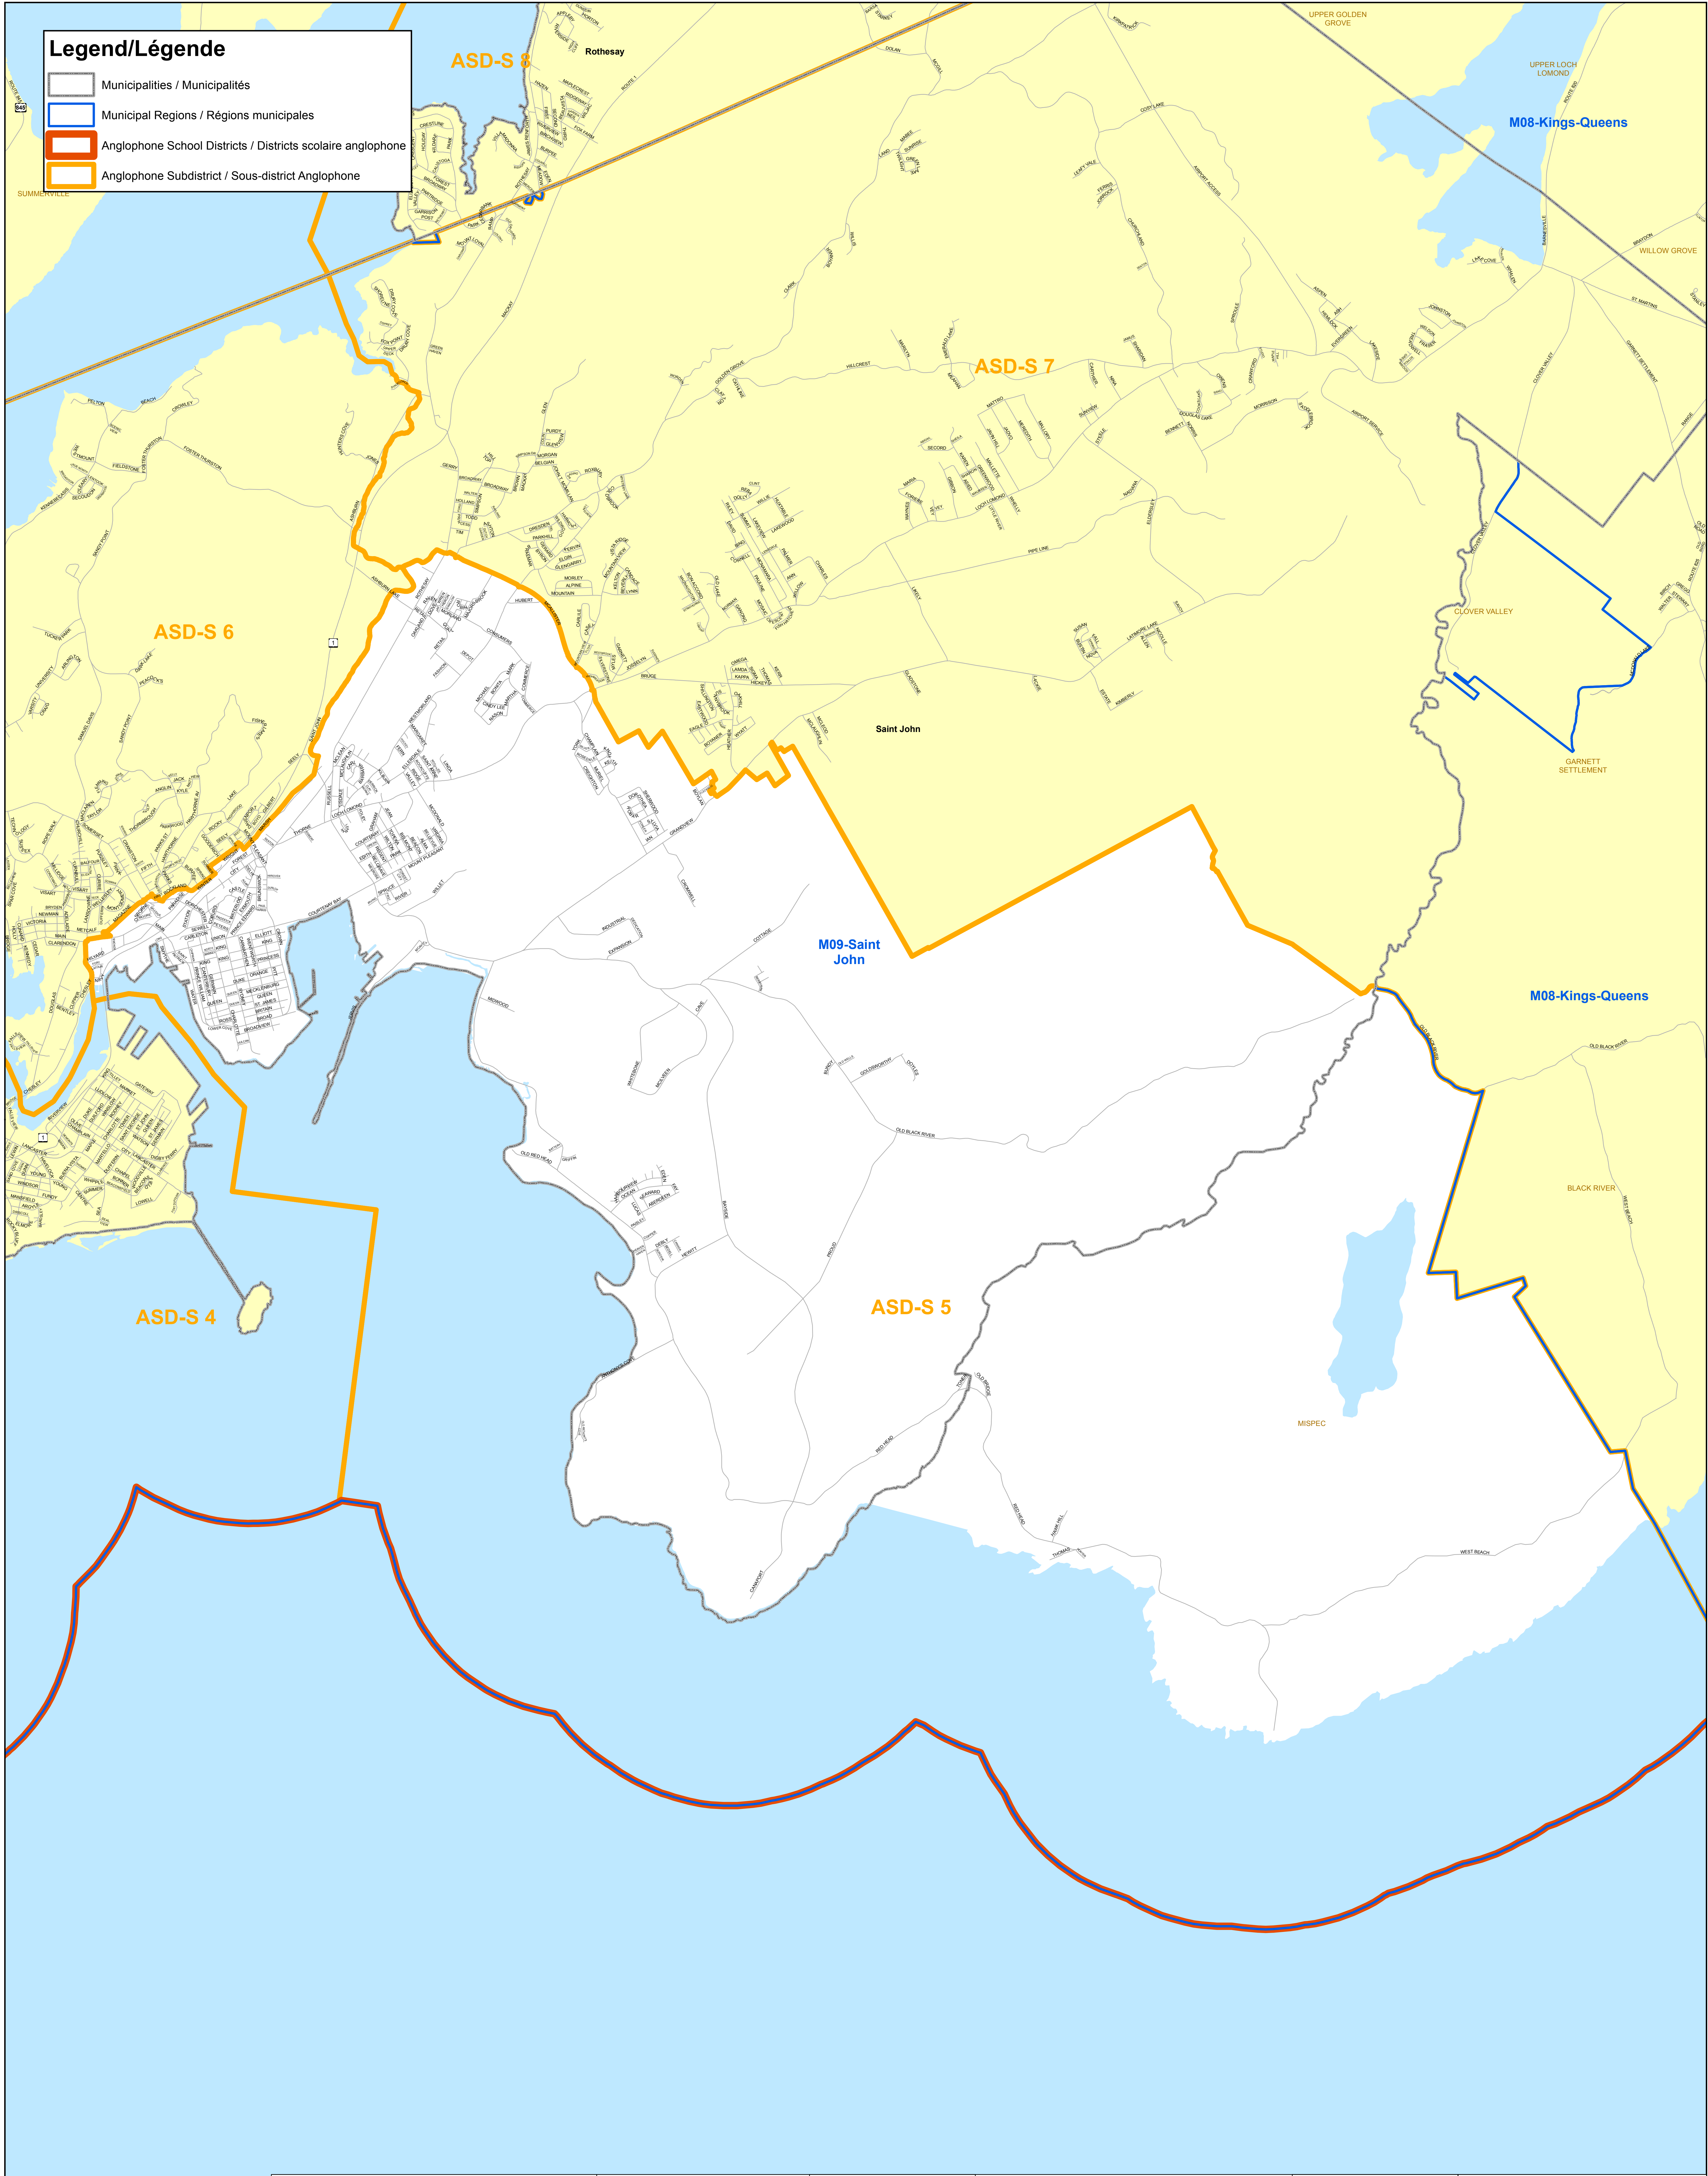

Legend/Légende

- Municipalities / Municipalités
- Municipal Regions / Régions municipales
- Anglophone School Districts / Districts scolaire anglophone
- Anglophone Subdistrict / Sous-district Anglophone

Print Date: 5/6/2019
Imprimé le: 06/05/2019

District	Anglophone South / Anglophone Sud
Subdistrict / Sous-district	5