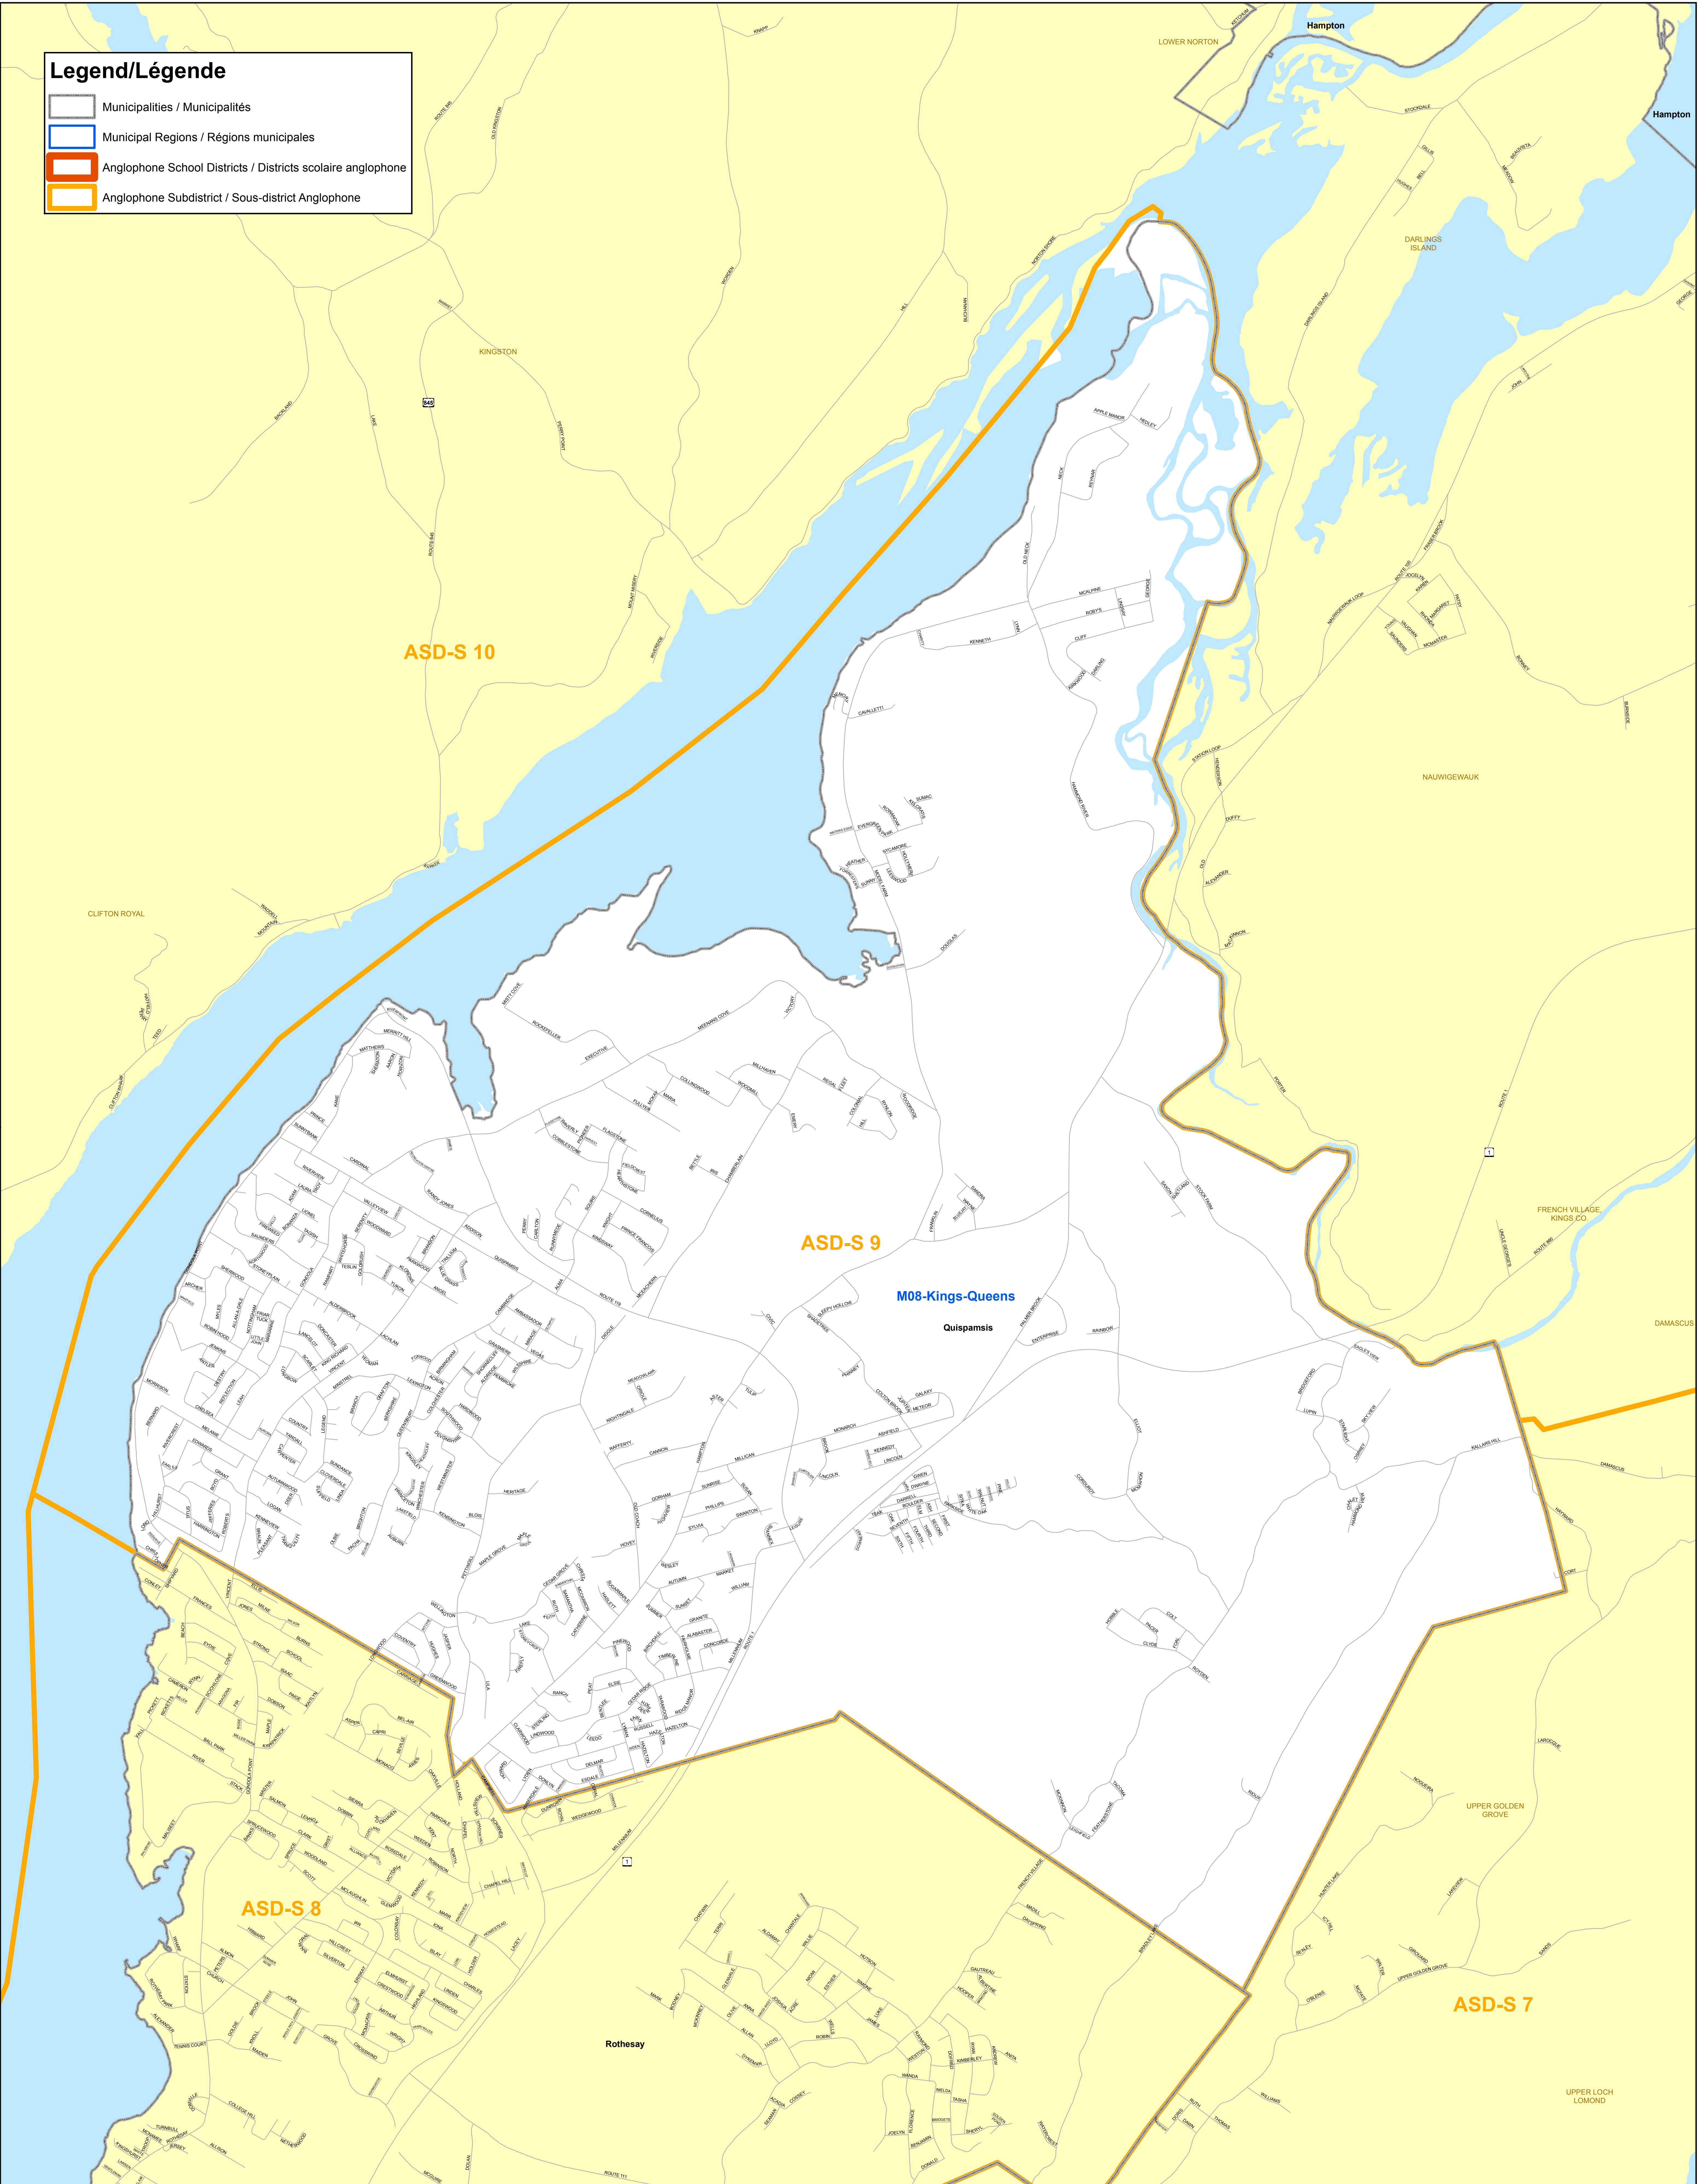

Legend/Légende

- Municipalities / Municipalités
- Municipal Regions / Régions municipales
- Anglophone School Districts / Districts scolaire anglophone
- Anglophone Subdistrict / Sous-district Anglophone

School Subdistrict Boundaries for the 2020 Quadrennial Municipal Elections
 Limites des sous-districts scolaires pour les élections quadriennales municipales 2020

Print Date: 5/6/2019
 Imprimé le: 06/05/2019

District	Anglophone South / Anglophone Sud
Subdistrict / Sous-district	9